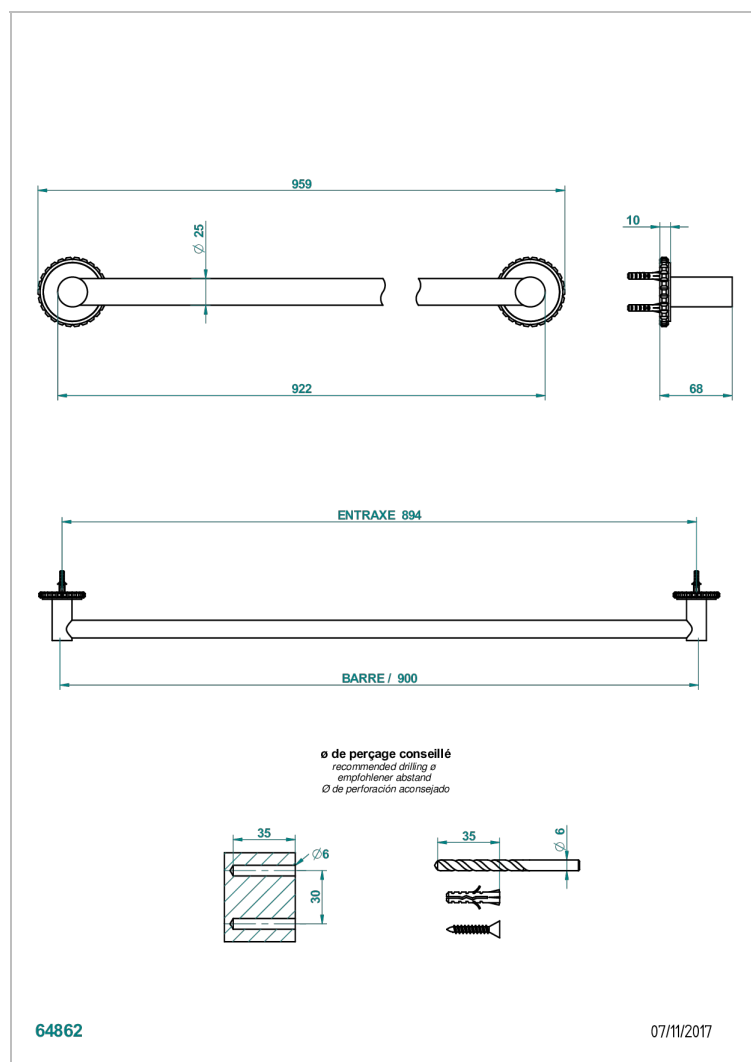

# SYSTEM SQUARED METAL WITH LEVER

G9F-526

Bath towel holder, length: 900 mm

## CHARACTERISTIC

- System Squared Metal with lever
- Bath towel holder, length: 900 mm