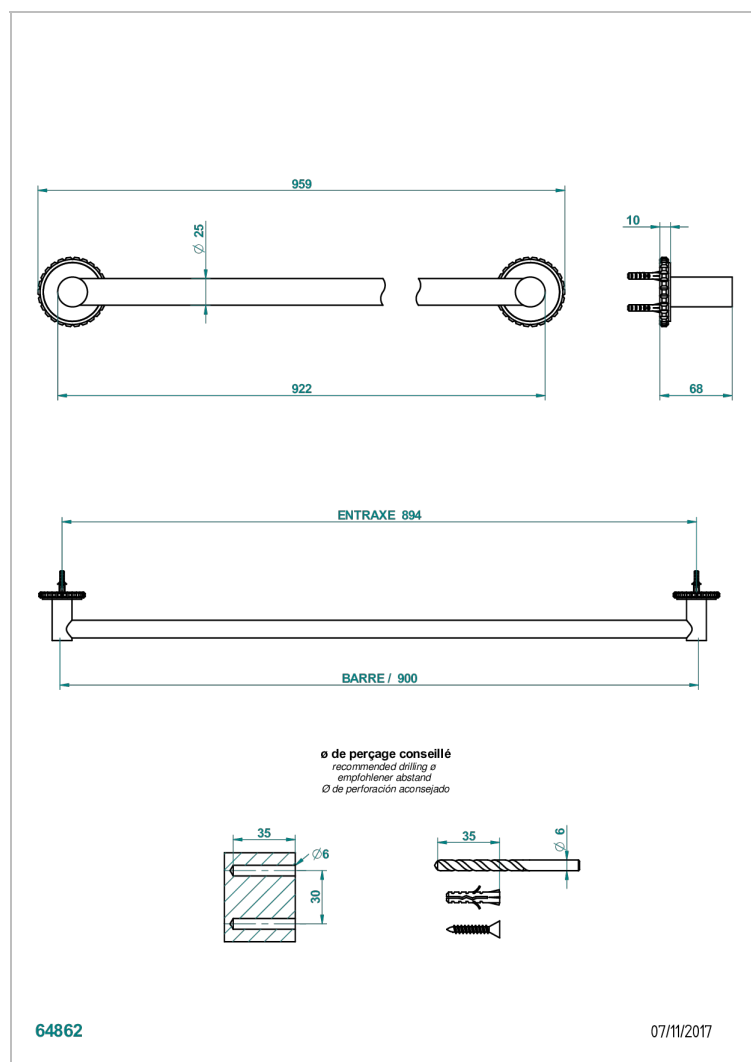

# SYSTEM SQUARED METAL WITH LEVER

G9F-526

Badetuchstange 900 mm

## EIGENSCHAFTEN

- System Squared Metal with lever
- Badetuchstange 900 mm