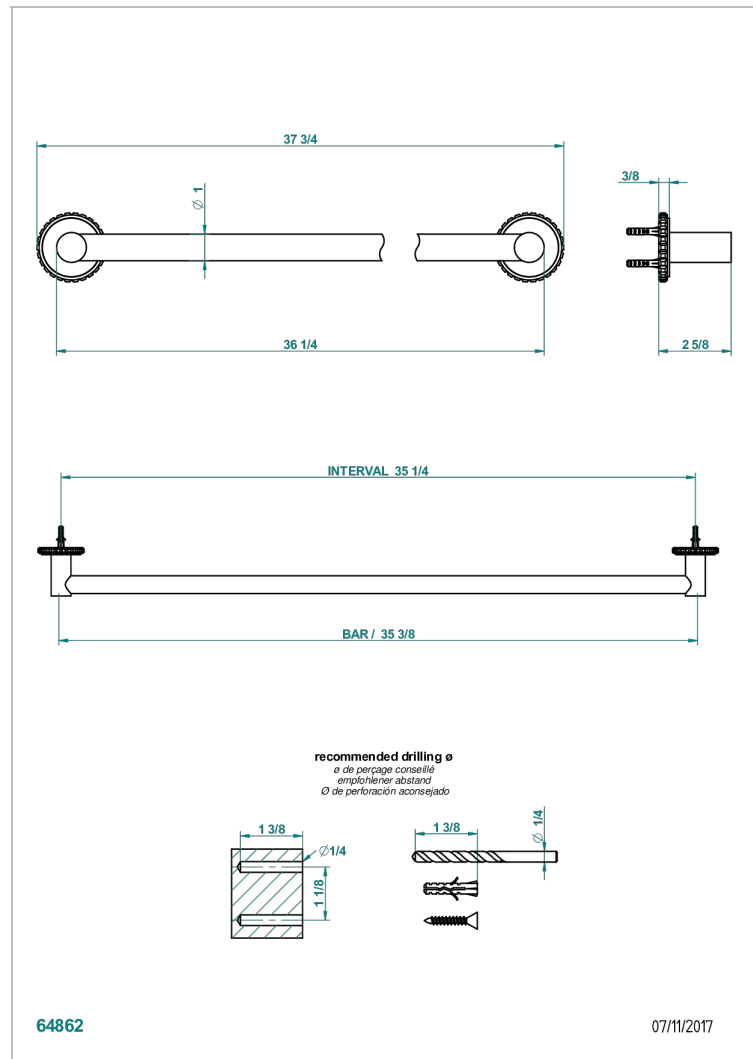

SYSTEM SQUARED METAL WITH LEVER

G9F-526

Bath towel holder, length: 900 mm

THG[®]
PARIS

CHARACTERISTIC

- System Squared Metal with lever
- Bath towel holder, length: 900 mm

AVAILABLE FINITIONS

Antique nickel - H28
Black ceram - D30
Blush PVD - H62
Brass color PVD - H49
Brown bronze color PVD - F33
Gold color PVD - H52

Nickel color PVD - H55
Polished chrome (color finish) - A02
Polished chrome with gold inlay - GA1
Polished gold (color finish) - F01
Polished nickel - B01
Soft gold - F30

Soft matt gold - F31
Umber PVD - H66
Varnished matt antique red copper
(color finish) - H07