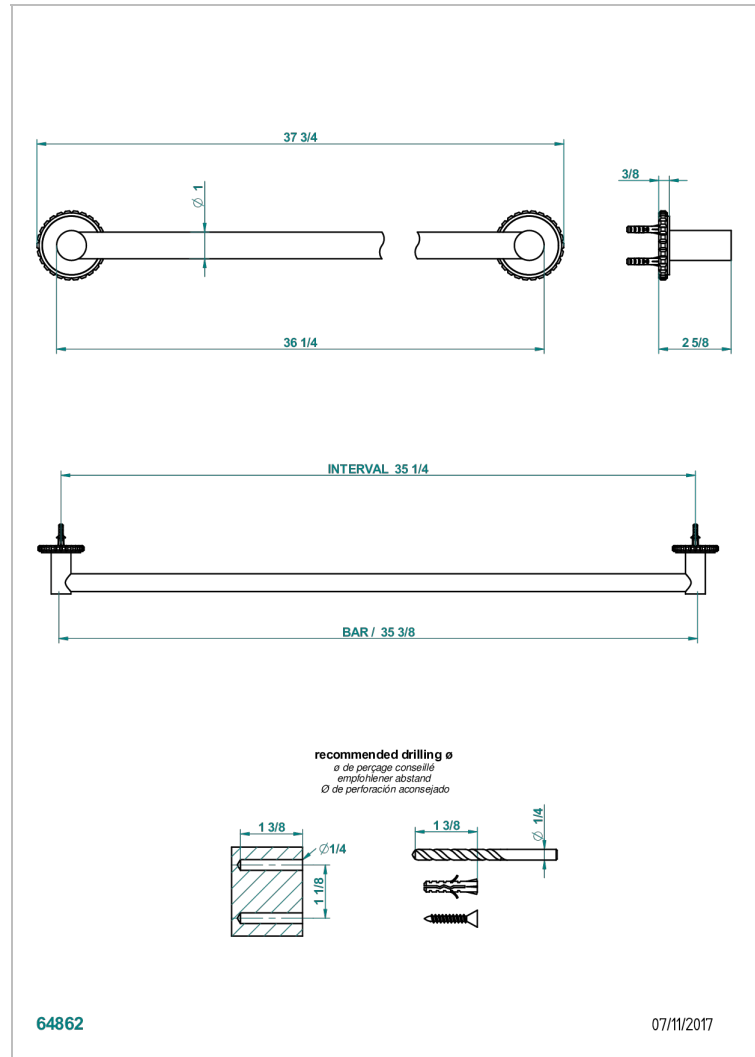

SYSTEM SQUARED METAL WITH LEVER

G9F-526

Badetuchstange 900 mm

THG[®]
PARIS

64862

07/11/2017

EIGENSCHAFTEN

- System Squared Metal with lever
- Badetuchstange 900 mm