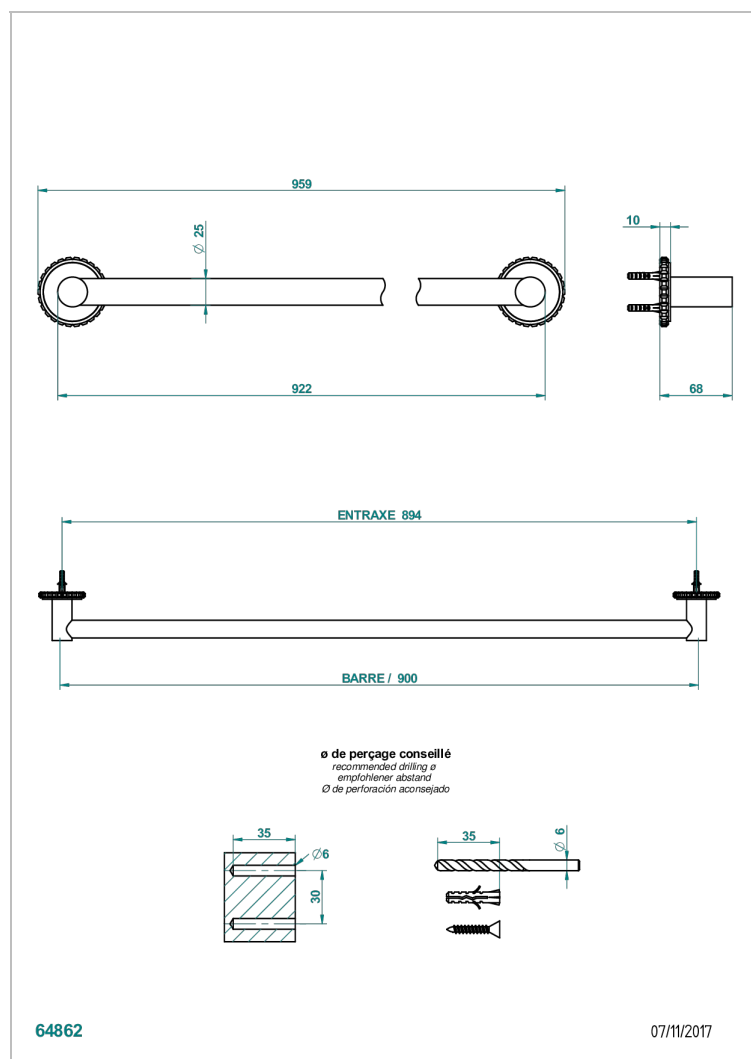

# SYSTEM SQUARED METAL

G9E-526

Toallero lg 900 mm

THG<sup>®</sup>  
PARIS

## CARACTERÍSTICAS

- System Squared Metal
- Toallero lg 900 mm