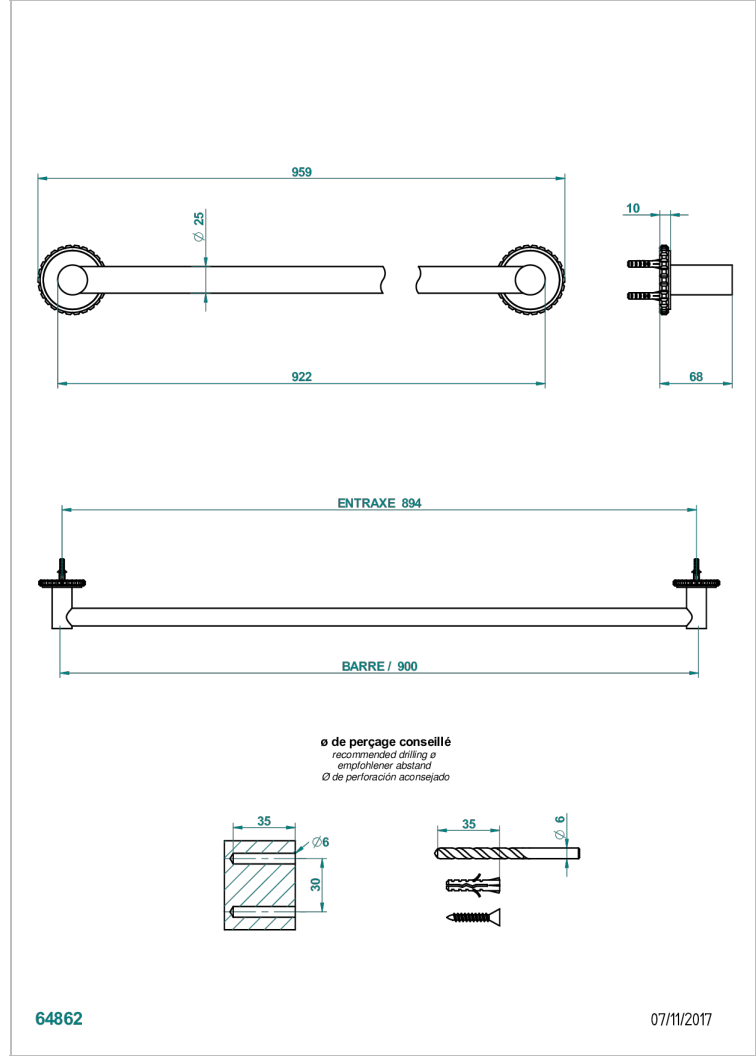

SYSTEM SQUARED METAL

G9E-526

Towel bar, 35 1/2" long

THG[®]
PARIS

CHARACTERISTIC

- System Squared Metal
- Towel bar, 35 1/2" long

AVAILABLE FINITIONS

Black ceram - D30
Blush PVD - H62
Brass color PVD - H49
Brown bronze color PVD - F33
Chrome polished - A02
Copper antique matt, coated - H07