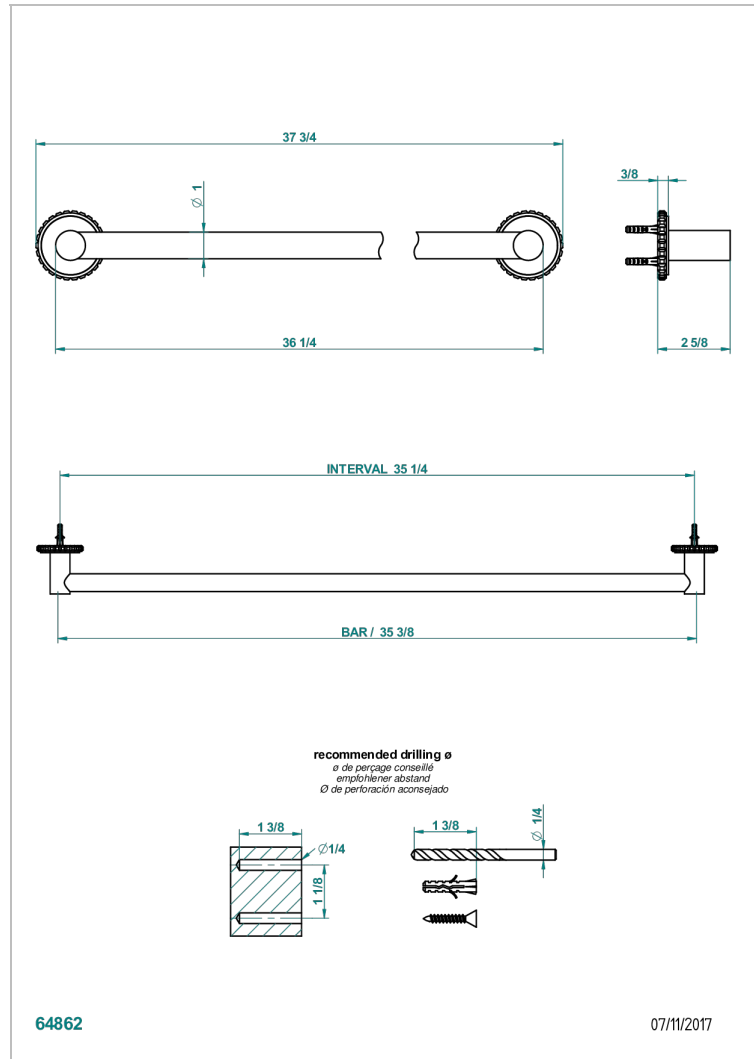

SYSTEM SQUARED METAL

G9E-526

Towel bar, 35 1/2" long

64862

07/11/2017

CHARACTERISTIC

- System Squared Metal
- Towel bar, 35 1/2" long

AVAILABLE FINITIONS