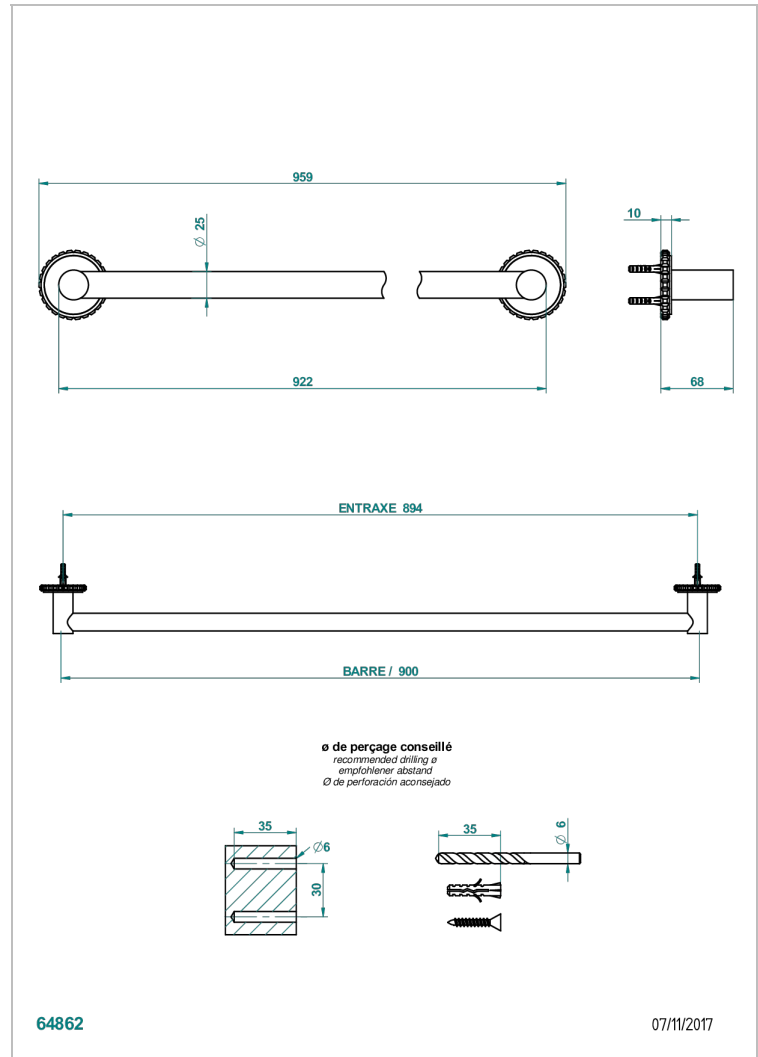

SYSTEM SQUARED METAL

G9E-526

Bath towel holder, length: 900 mm

THG[®]
PARIS

CHARACTERISTIC

- System Squared Metal
- Bath towel holder, length: 900 mm

AVAILABLE FINITIONS

Antique nickel - H28
Black ceram - D30
Blush PVD - H62
Brass color PVD - H49
Brown bronze color PVD - F33
Gold color PVD - H52