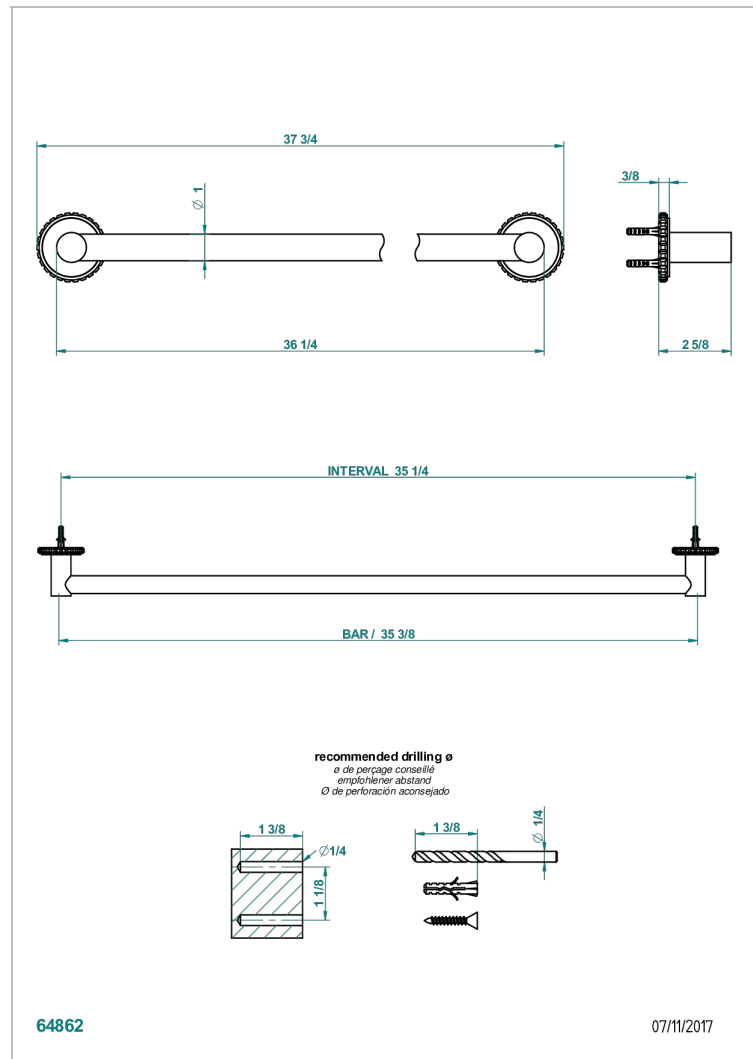

# SYSTEM SQUARED METAL

G9E-526

Toallero lg 900 mm

THG<sup>®</sup>  
PARIS

## CARACTERÍSTICAS

- System Squared Metal
- Toallero lg 900 mm