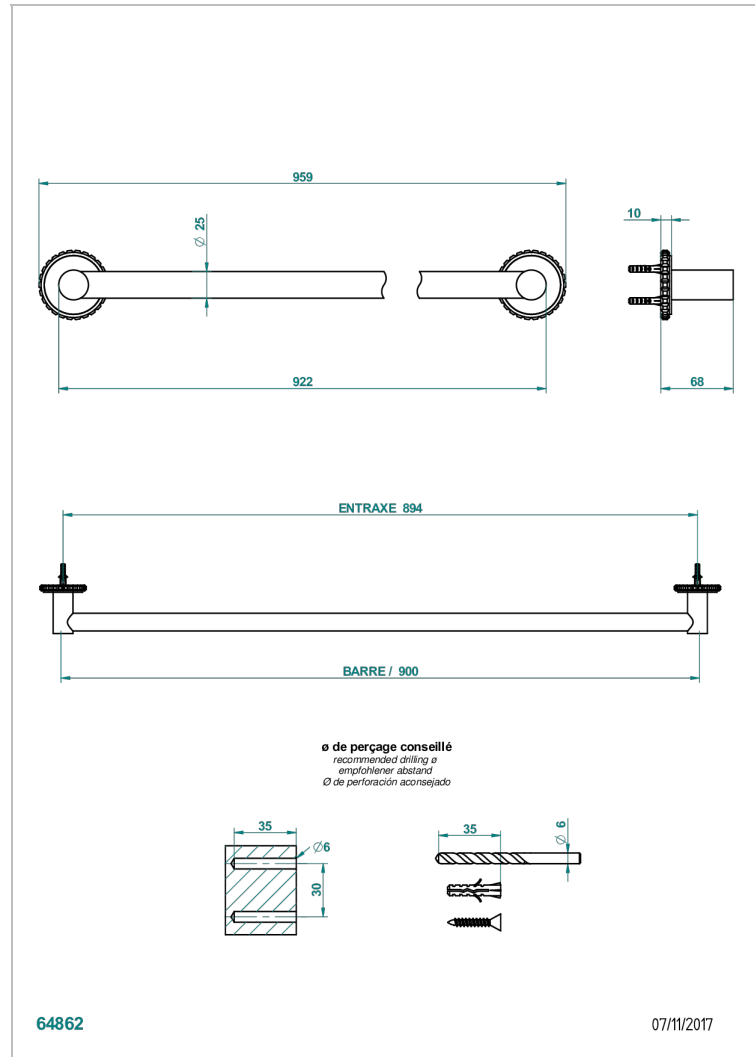

SYSTEM SQUARED METAL

G9E-526

Bath towel holder, length: 900 mm

THG[®]
PARIS

CHARACTERISTIC

- System Squared Metal
- Bath towel holder, length: 900 mm

AVAILABLE FINITIONS

Antique nickel - H28
Black ceram - D30
Blush PVD - H62
Brass color PVD - H49
Brown bronze color PVD - F33
Gold color PVD - H52