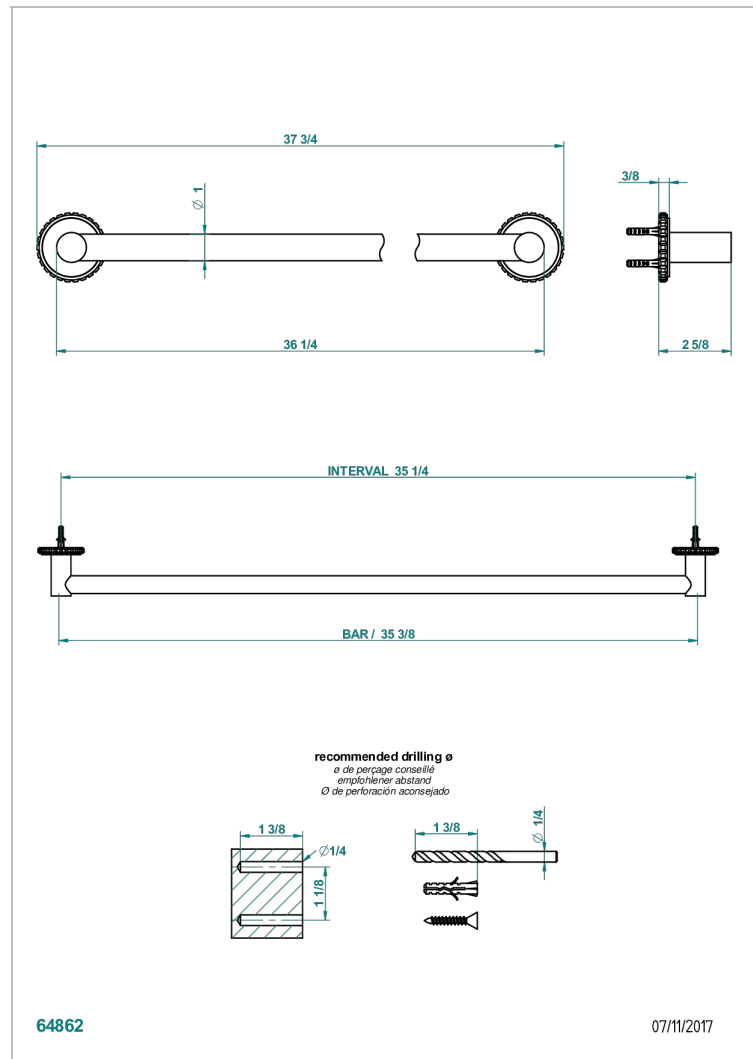

SYSTEM SQUARED METAL

G9E-526

Bath towel holder, length: 900 mm

THG[®]
PARIS

CHARACTERISTIC

- System Squared Metal
- Bath towel holder, length: 900 mm

AVAILABLE FINITIONS

Antique nickel - H28
Black ceram - D30
Blush PVD - H62
Brass color PVD - H49
Brown bronze color PVD - F33
Gold color PVD - H52

Nickel color PVD - H55
Polished chrome (color finish) - A02
Polished chrome with gold inlay - GA1
Polished gold (color finish) - F01
Polished nickel - B01
Soft gold - F30

Soft matt gold - F31
Umber PVD - H66
Varnished matt antique red copper
(color finish) - H07