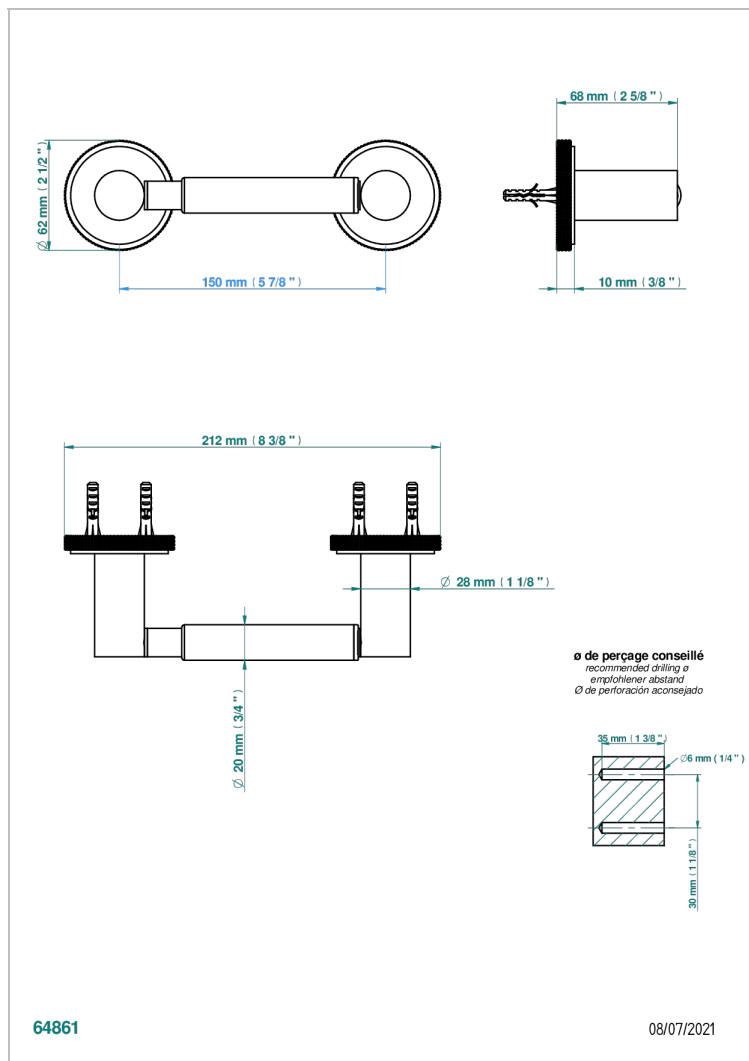

SYSTEM DIAMOND METAL WITH LEVER HANDLES

G9D-543M

Paper roll holder

CHARACTERISTIC

- System Diamond Metal with lever handles
- Paper roll holder

AVAILABLE FINITIONS

Black ceram - D30
Blush PVD - H62
Brass color PVD - H49
Brown bronze color PVD - F33
Chrome polished - A02
Copper antique matt, coated - H07