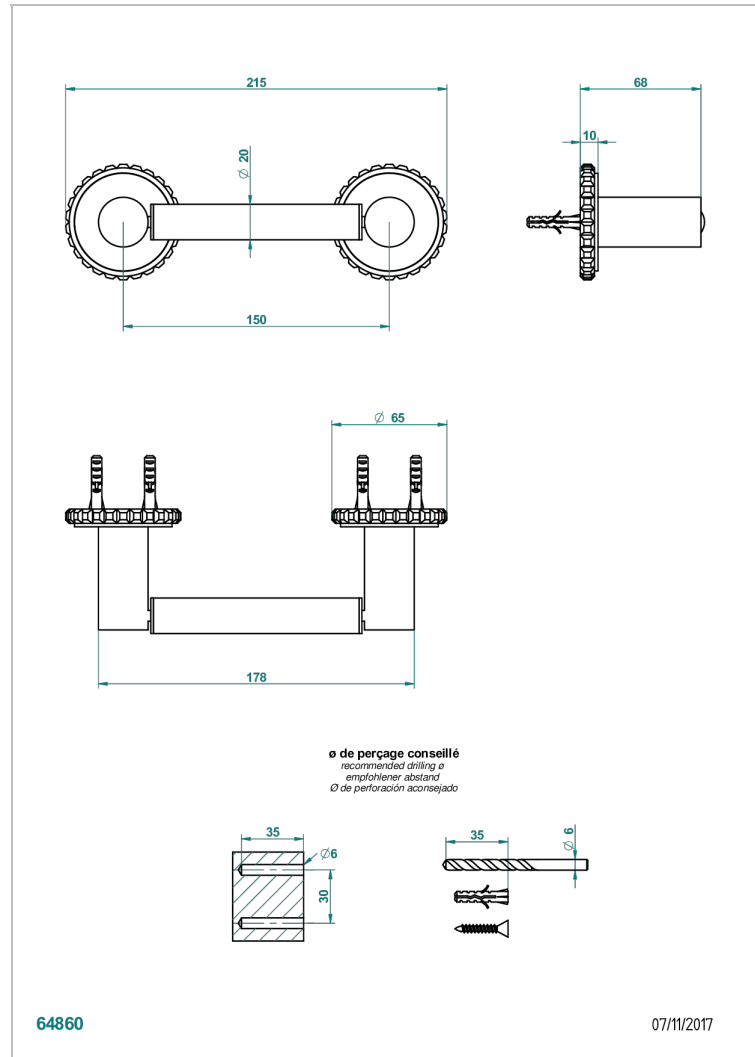

SYSTEM CRYSTAL WITH LEVER HANDLES

G9K-543M

Paper roll holder

THG[®]
PARIS

CHARACTERISTIC

- System Crystal with lever handles
- Paper roll holder

AVAILABLE FINITIONS

Black ceram - D30
Blush PVD - H62
Brass color PVD - H49
Brown bronze color PVD - F33
Chrome polished - A02
Copper antique matt, coated - H07