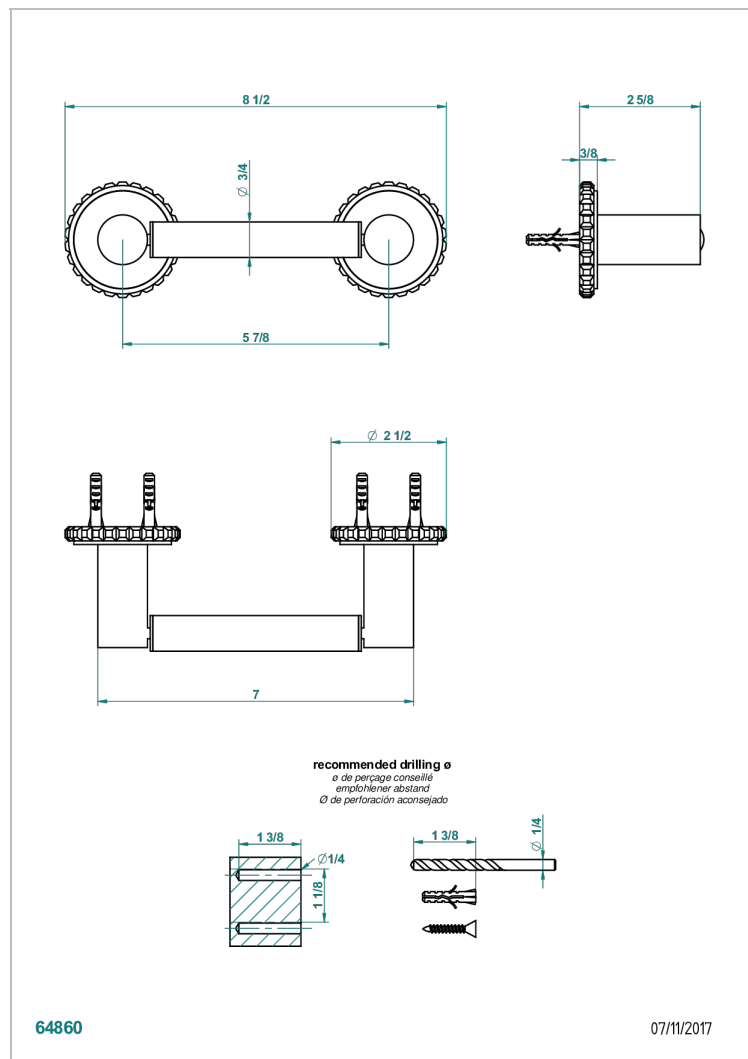

# SYSTEM CRYSTAL WITH LEVER HANDLES

G9K-543M

Paper roll holder

64860

07/11/2017

## CHARACTERISTIC

- System Crystal with lever handles
- Paper roll holder