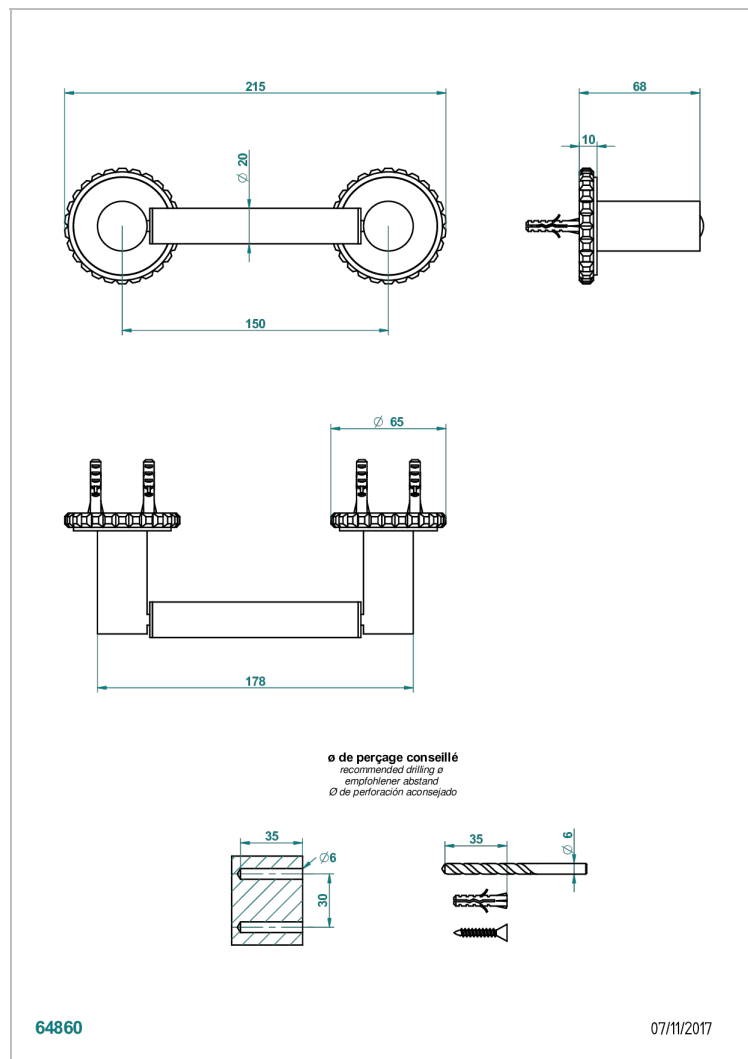

SYSTEM HOWLITE WITH LEVER HANDLES

G9H-543M

Paper roll holder

CHARACTERISTIC

- System Howlite with lever handles
- Paper roll holder

AVAILABLE FINITIONS

Black ceram - D30
Blush PVD - H62
Brass color PVD - H49
Brown bronze color PVD - F33
Chrome polished - A02
Copper antique matt, coated - H07