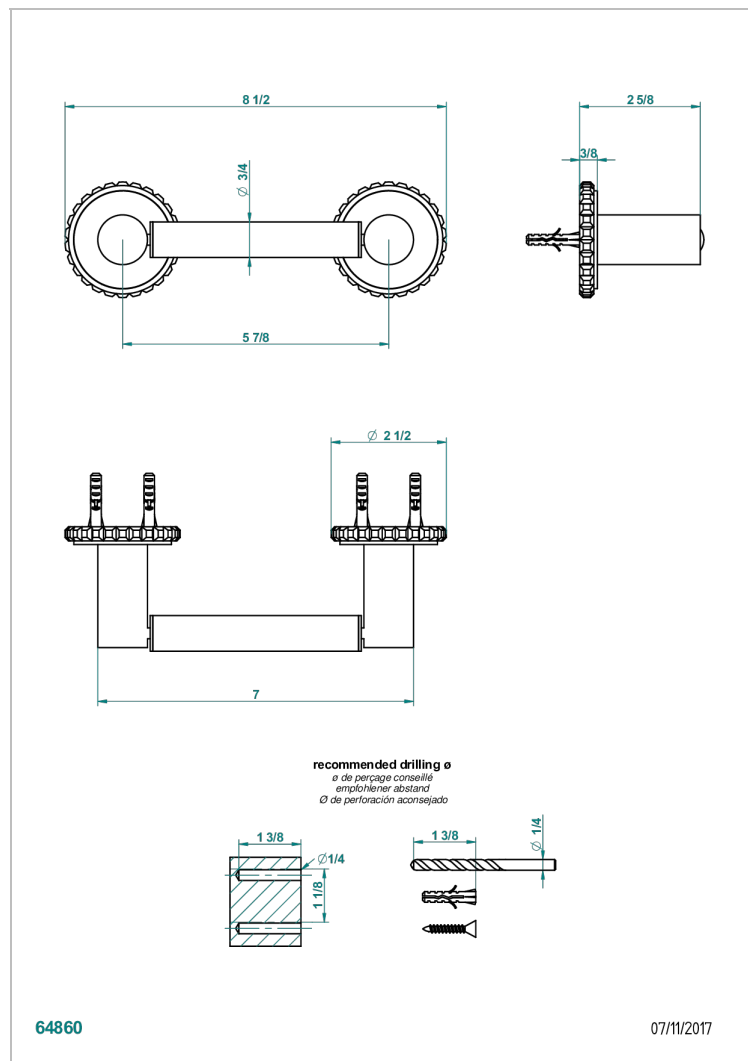

SYSTEM HOWLITE WITH LEVER HANDLES

G9H-543M

Paper roll holder

CHARACTERISTIC

- System Howlite with lever handles
- Paper roll holder

AVAILABLE FINITIONS

Black ceram - D30
 Blush PVD - H62
 Brass color PVD - H49
 Brown bronze color PVD - F33
 Chrome polished - A02
 Copper antique matt, coated - H07