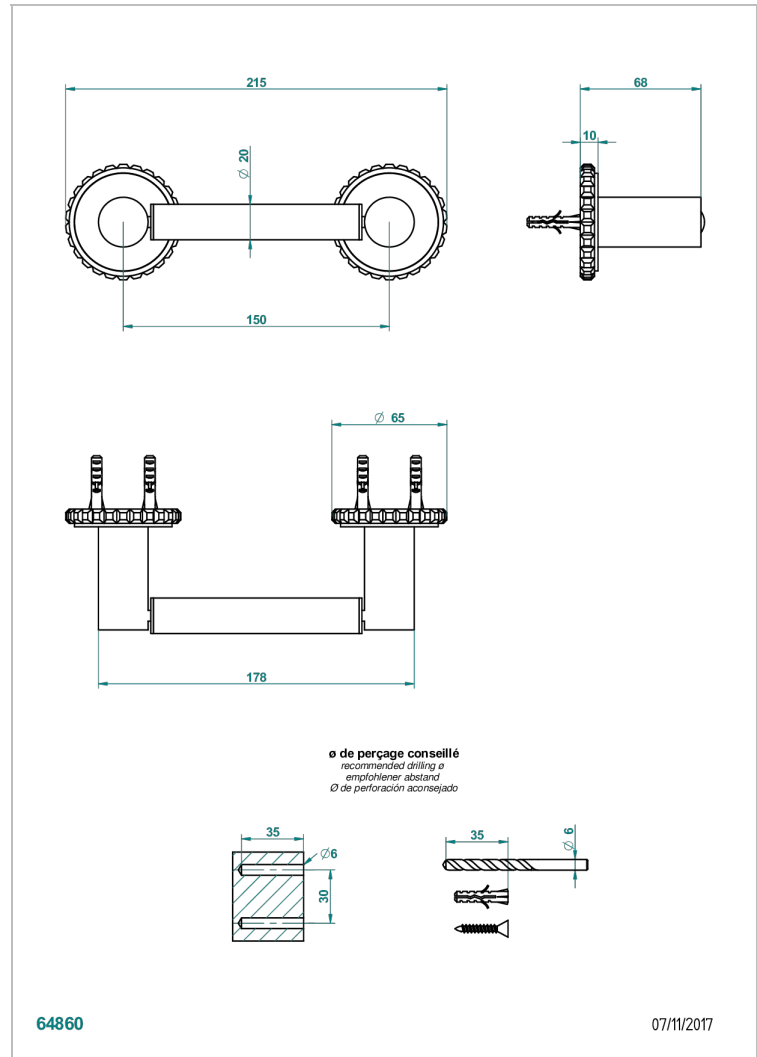

## CHARACTERISTIC

- System Howlite
- Paper roll holder