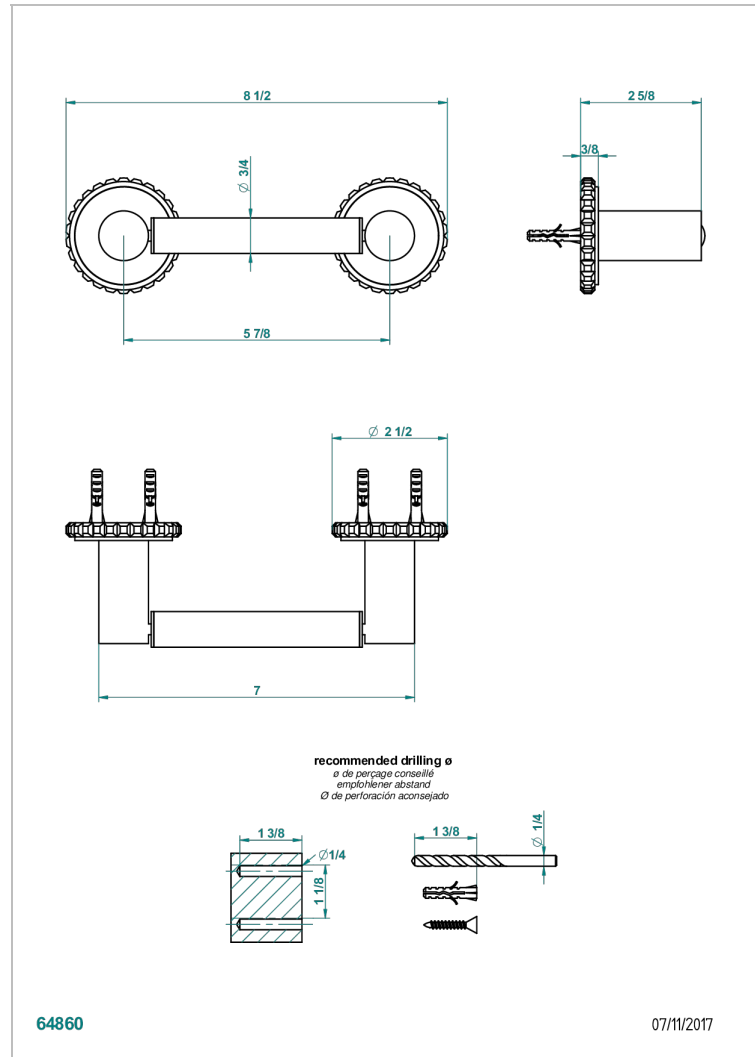

SYSTEM HOWLITE

G9G-543M

Paper roll holder

CHARACTERISTIC

- System Howlite
- Paper roll holder

AVAILABLE FINITIONS

Black ceram - D30
 Blush PVD - H62
 Brass color PVD - H49
 Brown bronze color PVD - F33
 Chrome polished - A02
 Copper antique matt, coated - H07