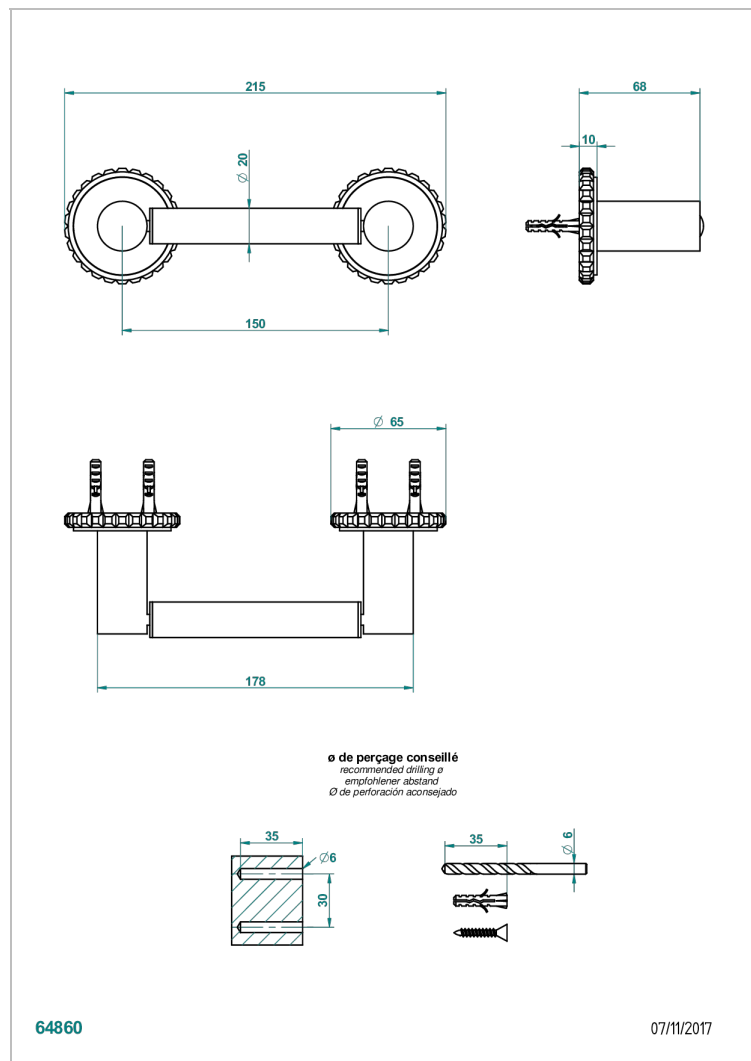

# SYSTEM SQUARED METAL WITH LEVER HANDLES

G9F-543M

Paper roll holder

## CHARACTERISTIC

- System Squared Metal with lever handles
- Paper roll holder