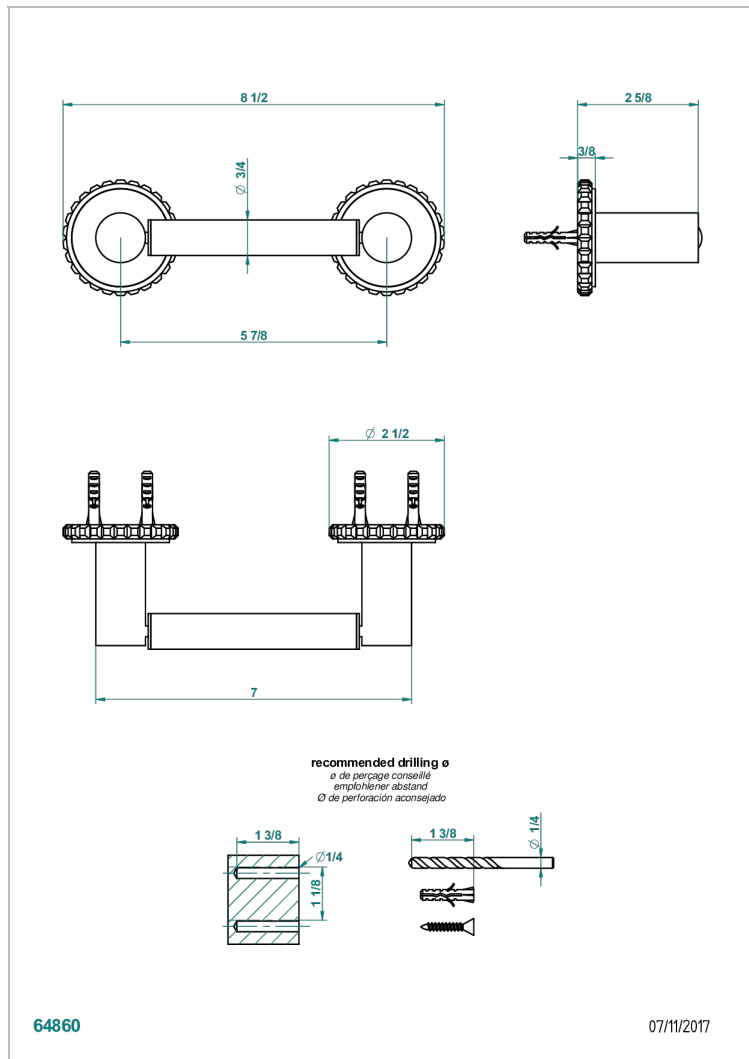

SYSTEM SQUARED METAL WITH LEVER HANDLES

G9F-543M

Paper roll holder

CHARACTERISTIC

- System Squared Metal with lever handles
- Paper roll holder

AVAILABLE FINITIONS

Black ceram - D30
 Blush PVD - H62
 Brass color PVD - H49
 Brown bronze color PVD - F33
 Chrome polished - A02
 Copper antique matt, coated - H07