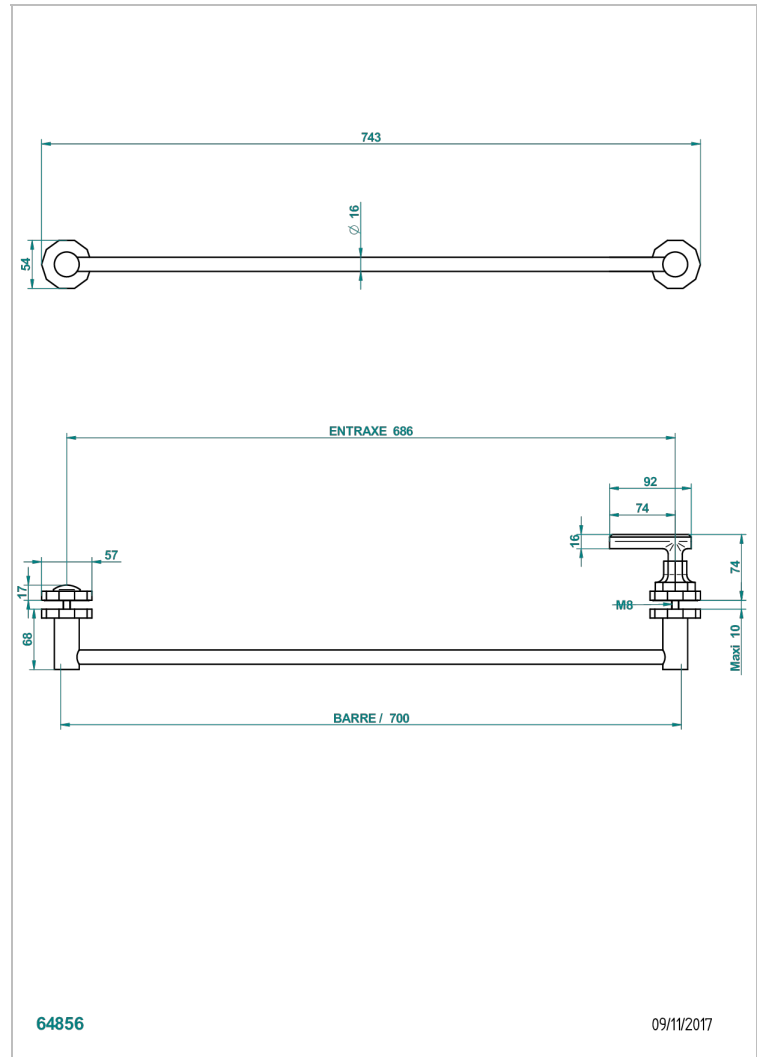

LES ONDES WITH LEVER

G8B-514V

THG[®]
PARIS

Towel rail with one rail lg 600 mm for glass door with knob on side and escutcheon the other side

64856

09/11/2017

CARACTERÍSTICAS

- Les Ondes with lever
- Towel rail with one rail lg 600 mm for glass door with knob on side and escutcheon the other side