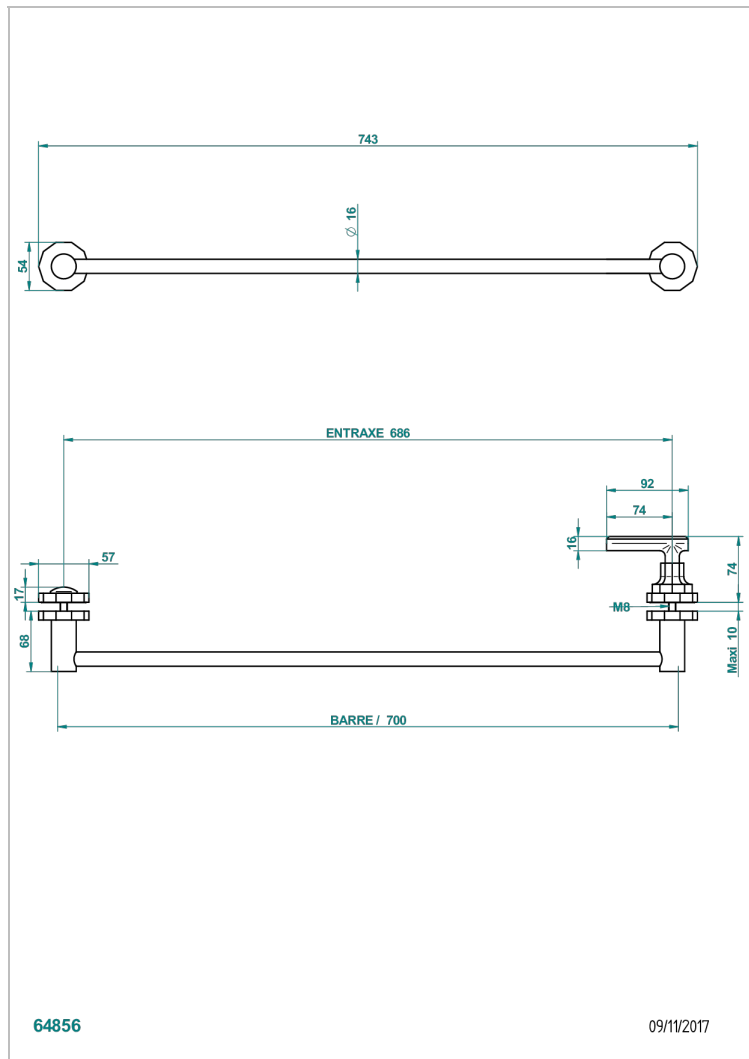

LES ONDES WITH LEVER HANDLES

G8B-514V

Towel rail with one rail lg 600 mm for glass door with knob on side and escutcheon the other side

64856

09/11/2017

CHARACTERISTIC

- Les Ondes with lever handles
- Towel rail with one rail lg 600 mm for glass door with knob on side and escutcheon the other side