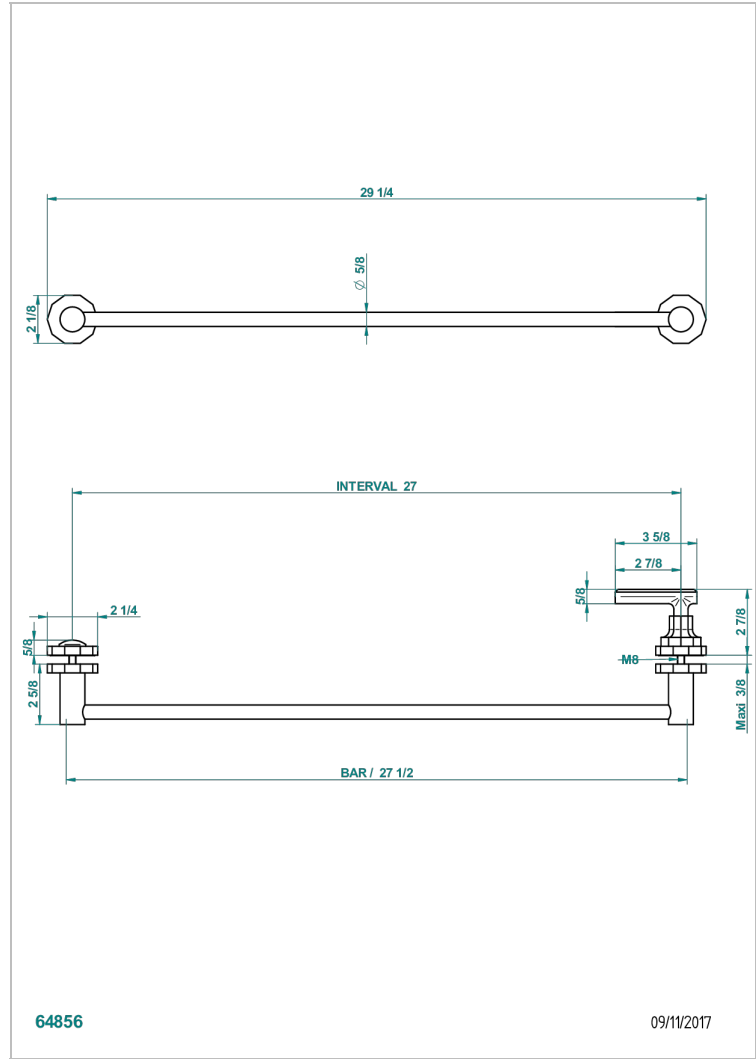

LES ONDES WITH LEVER

G8B-514V

THG[®]
PARIS

Towel rail with one rail lg 600 mm for glass door with knob on side and escutcheon the other side

CARACTERÍSTICAS

- Les Ondes with lever
- Towel rail with one rail lg 600 mm for glass door with knob on side and escutcheon the other side