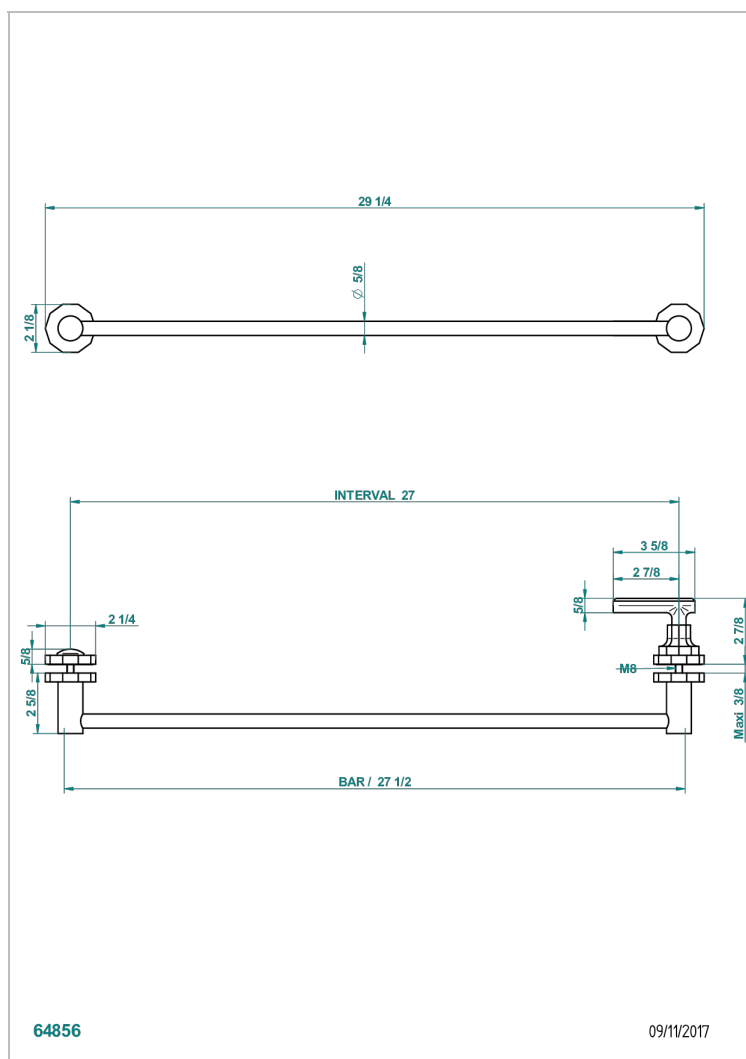

# LES ONDES WITH LEVER HANDLES

G8B-514V

Towel rail with one rail lg 600 mm for glass door with knob on side and escutcheon the other side

## CHARACTERISTIC

- Les Ondes with lever handles
- Towel rail with one rail lg 600 mm for glass door with knob on side and escutcheon the other side