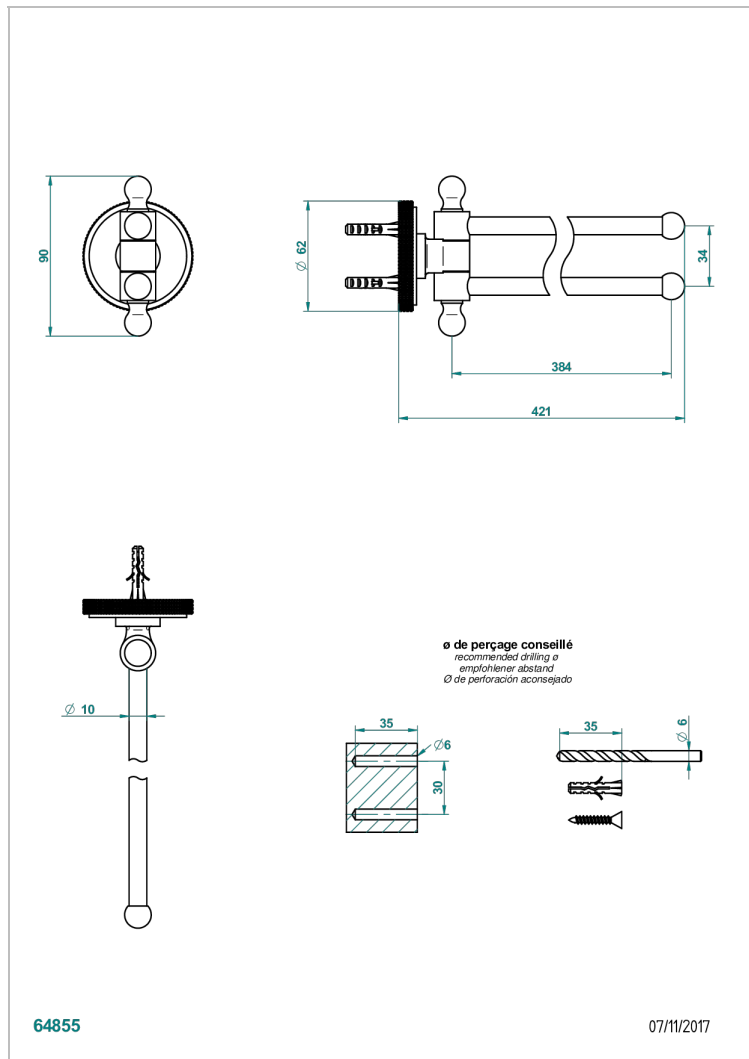

# SYSTEM DIAMOND METAL WITH LEVER HANDLES

G9D-522

Towel bar 15 3/4" long, double swivel

## CHARACTERISTIC

- System Diamond Metal with lever handles
- Towel bar 15 3/4" long, double swivel