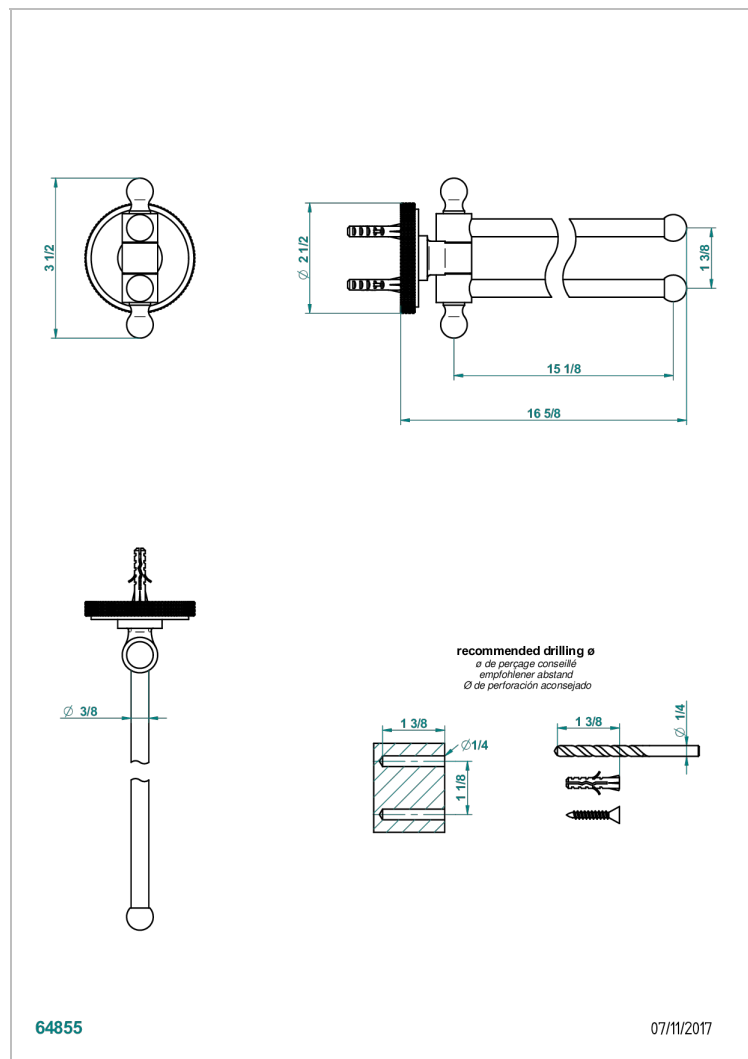

# SYSTEM DIAMOND METAL WITH LEVER HANDLES

G9D-522

Towel bar 15 3/4" long, double swivel

## CHARACTERISTIC

- System Diamond Metal with lever handles
- Towel bar 15 3/4" long, double swivel