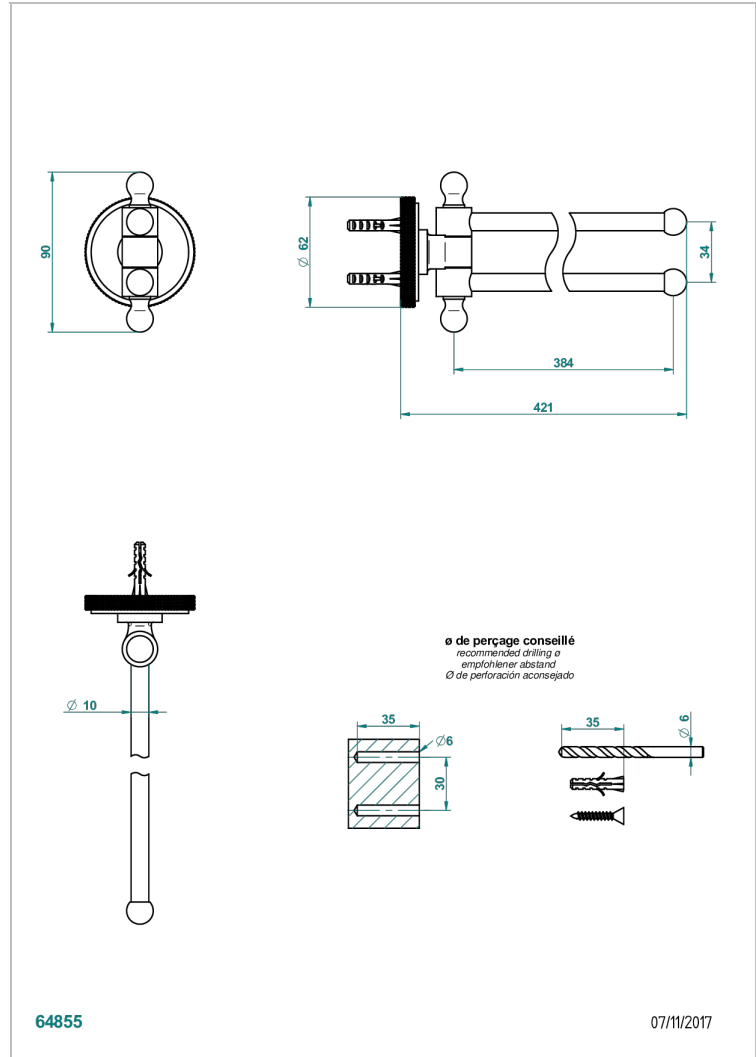

SYSTEM DIAMOND METAL

G9C-522

Towel bar 15 3/4" long, double swivel

CHARACTERISTIC

- System Diamond Metal
- Towel bar 15 3/4" long, double swivel

AVAILABLE FINITIONS

Black ceram - D30
Blush PVD - H62
Brass color PVD - H49
Brown bronze color PVD - F33
Chrome polished - A02
Copper antique matt, coated - H07