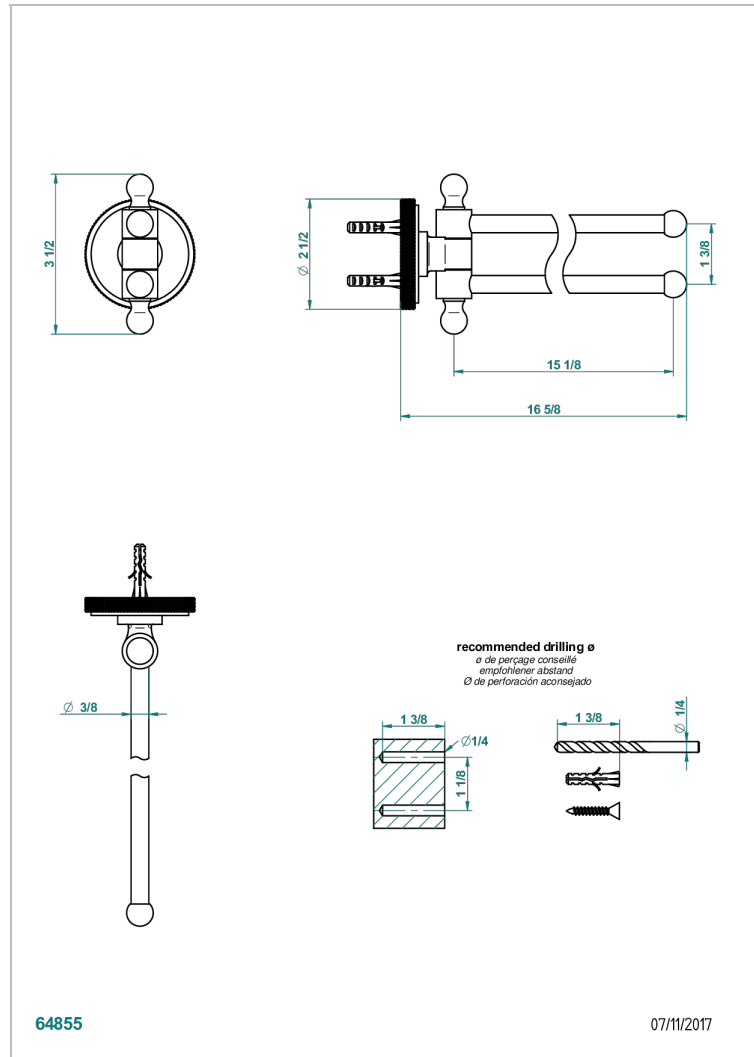

SYSTEM DIAMOND METAL

G9C-522

Towel bar 15 3/4" long, double swivel

THG[®]
PARIS

CHARACTERISTIC

- System Diamond Metal
- Towel bar 15 3/4" long, double swivel

AVAILABLE FINITIONS

Black ceram - D30
Blush PVD - H62
Brass color PVD - H49
Brown bronze color PVD - F33
Chrome polished - A02
Copper antique matt, coated - H07