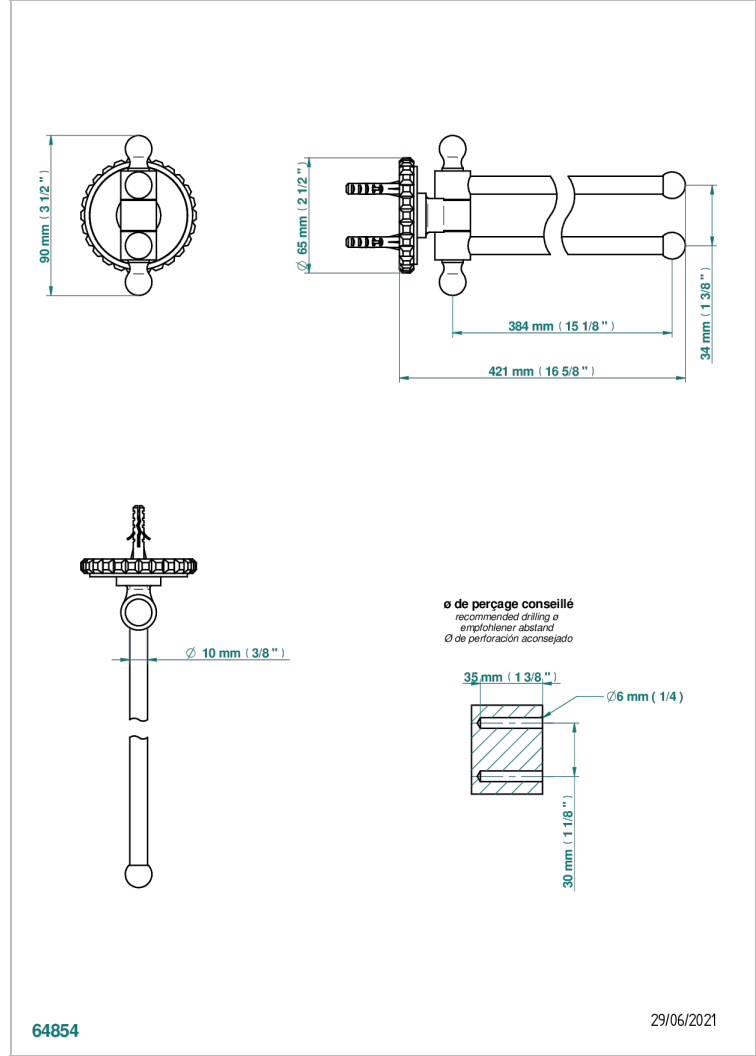

SYSTEM CRYSTAL WITH LEVER HANDLES

G9K-522

Towel bar 15 3/4" long, double swivel

CHARACTERISTIC

- System Crystal with lever handles
- Towel bar 15 3/4" long, double swivel

AVAILABLE FINITIONS

Black ceram - D30
Blush PVD - H62
Brass color PVD - H49
Brown bronze color PVD - F33
Chrome polished - A02
Copper antique matt, coated - H07