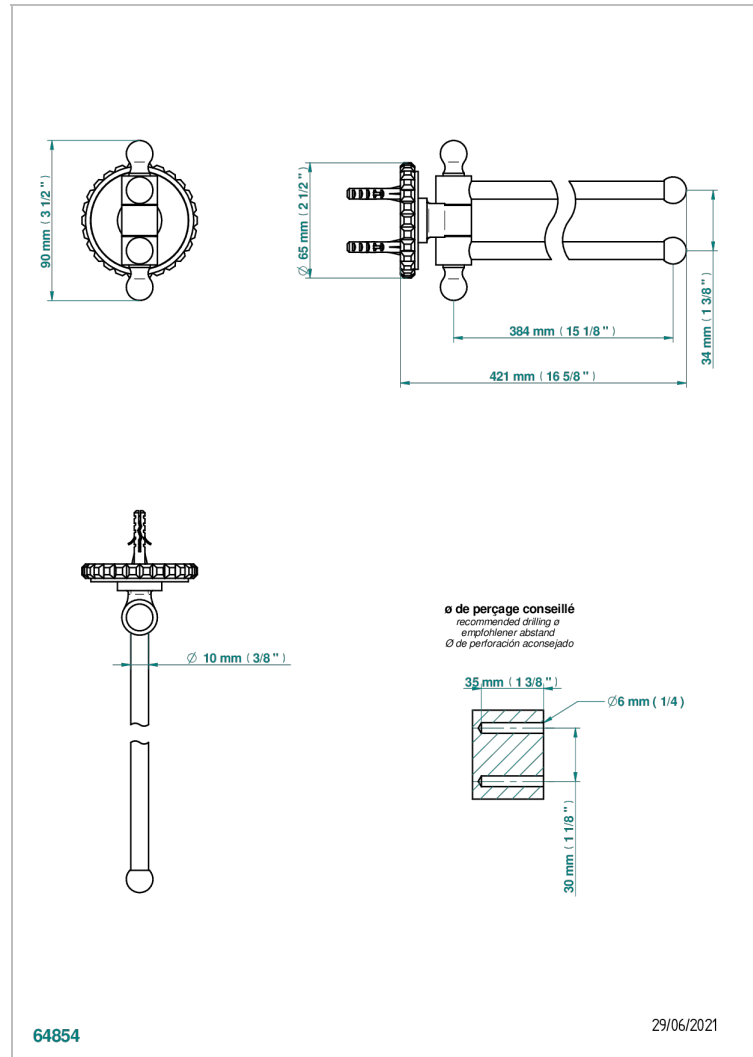

SYSTEM CRYSTAL WITH LEVER

G9K-522

Double towel holder, 2 mobile rails, length: 400 mm, \varnothing 16 mm

THG[®]
PARIS

CHARACTERISTIC

- System Crystal with lever
- Double towel holder, 2 mobile rails, length: 400 mm, \varnothing 16 mm

AVAILABLE FINITIONS

Antique nickel - H28
Black ceram - D30
Blush PVD - H62
Brass color PVD - H49
Brown bronze color PVD - F33
Gold color PVD - H52

Graphite PVD - H64
Lacquered light bronze - D01
Matt Umber PVD - H67
Matt blush PVD - H60
Matt brass color PVD - H50
Matt brown bronze color PVD - F34

Umber PVD - H66
Varnished matt antique red copper
(color finish) - H07