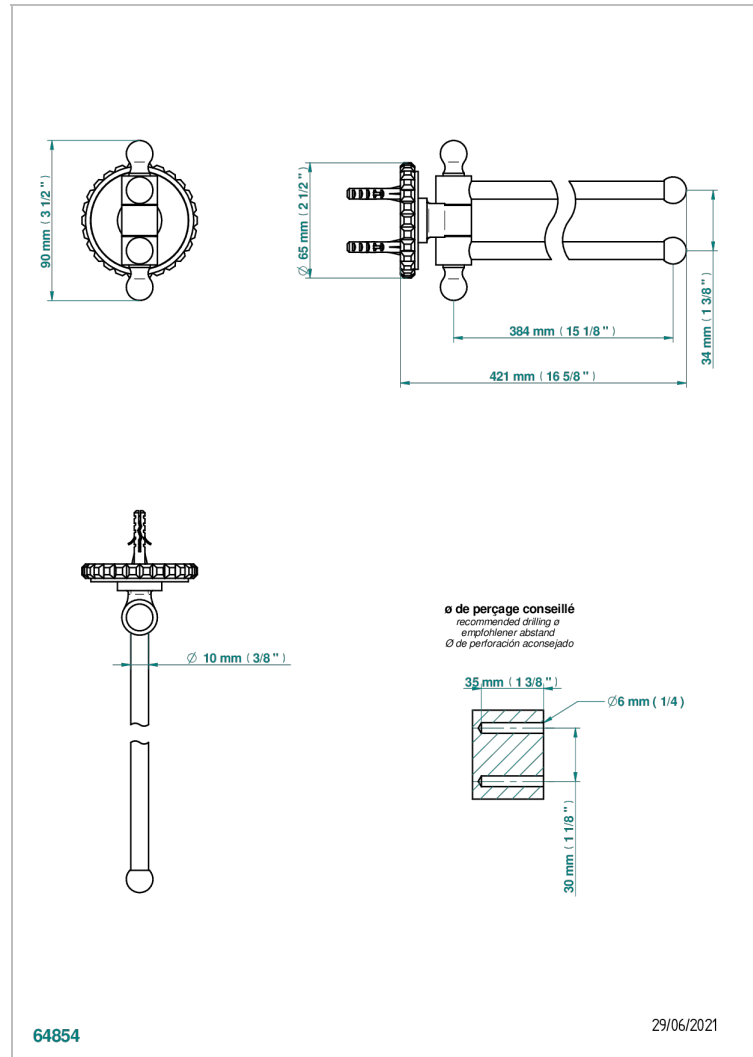

# SYSTEM CRYSTAL

G9J-522

Towel bar 15 3/4" long, double swivel

THG<sup>®</sup>  
PARIS

## CHARACTERISTIC

- System Crystal
- Towel bar 15 3/4" long, double swivel