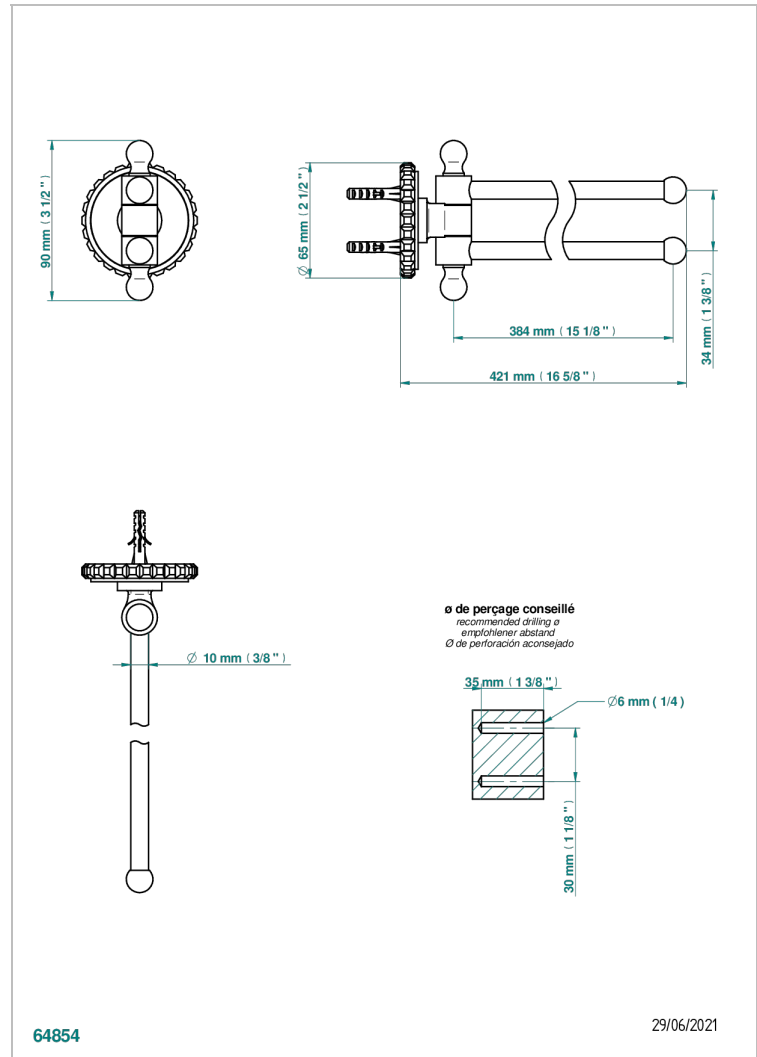

SYSTEM CRYSTAL

G9J-522

Double towel holder, 2 mobile rails, length: 400 mm, ø 16 mm

THG[®]
PARIS

CHARACTERISTIC

- System Crystal
- Double towel holder, 2 mobile rails, length: 400 mm, ø 16 mm

AVAILABLE FINITIONS

Umber PVD - H66
Varnished matt antique red copper
(color finish) - H07