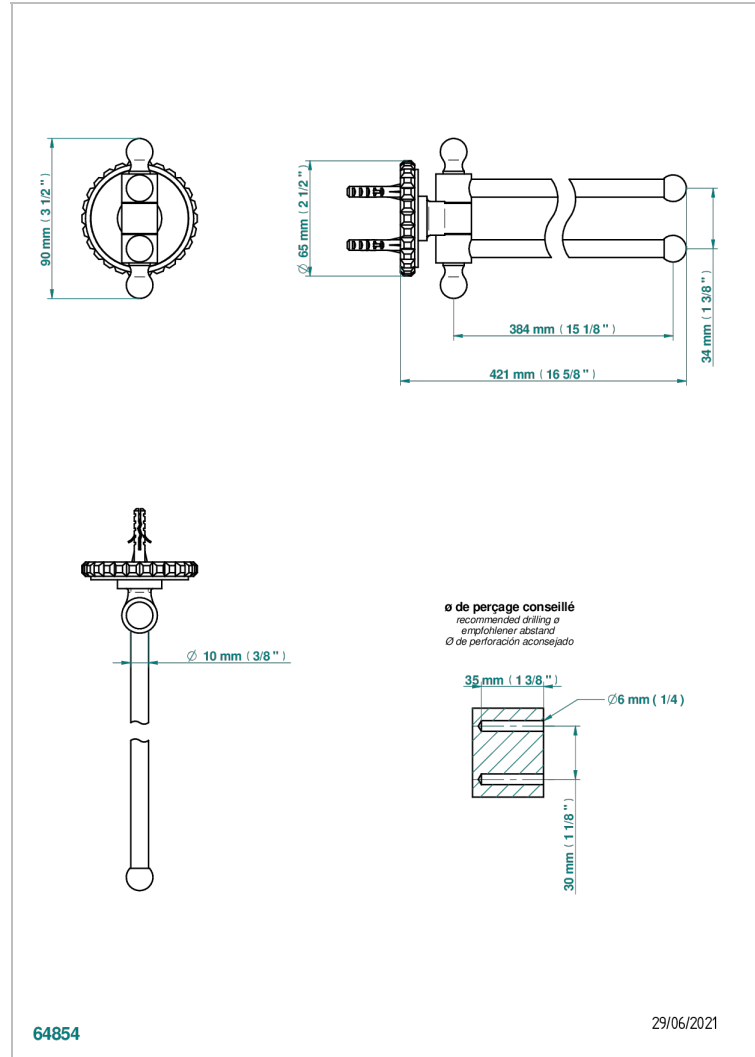

SYSTEM HOWLITE

G9G-522

Towel bar 15 3/4" long, double swivel

CHARACTERISTIC

- System Howlite
- Towel bar 15 3/4" long, double swivel

AVAILABLE FINITIONS

Black ceram - D30
Blush PVD - H62
Brass color PVD - H49
Brown bronze color PVD - F33
Chrome polished - A02
Copper antique matt, coated - H07

Matt nickel (American satin) - C01
Matt nickel color PVD - H56
Nickel antique / Sovereign - H28
Nickel color PVD - H55
Nickel polished - B01
Soft gold - F30

Soft matt gold - F31
Umber PVD - H66