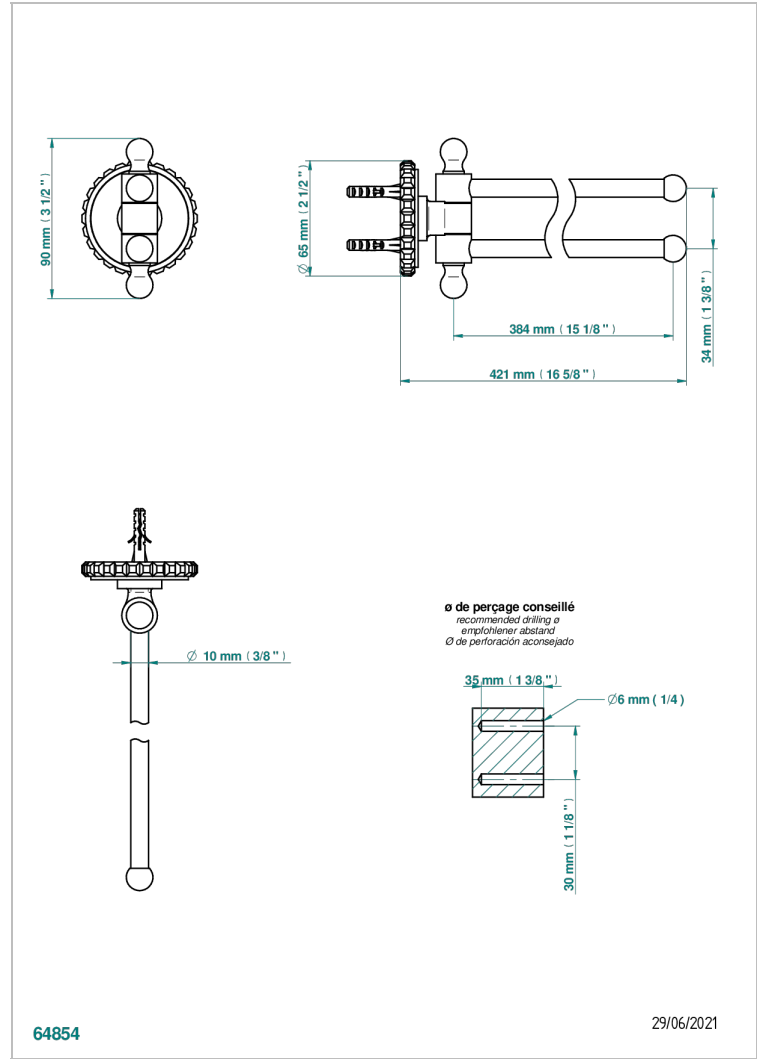

# SYSTEM SQUARED METAL WITH LEVER HANDLES

G9F-522

Towel bar 15 3/4" long, double swivel

## CHARACTERISTIC

- System Squared Metal with lever handles
- Towel bar 15 3/4" long, double swivel