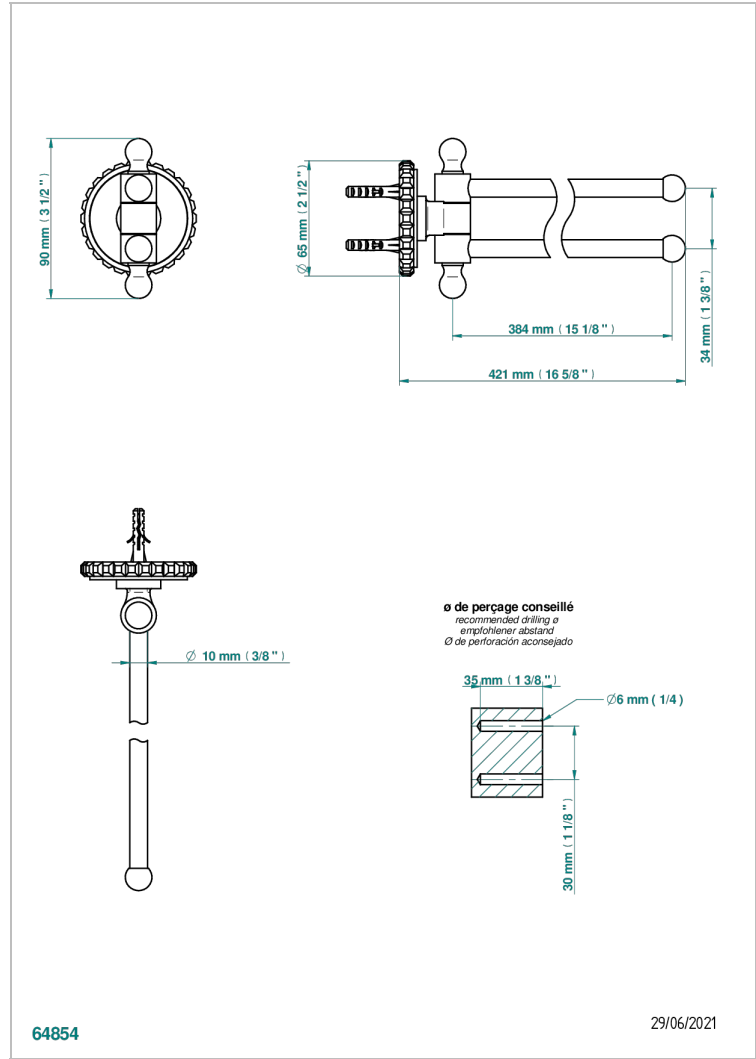

SYSTEM SQUARED METAL

G9E-522

Towel bar 15 3/4" long, double swivel

CHARACTERISTIC

- System Squared Metal
- Towel bar 15 3/4" long, double swivel

AVAILABLE FINITIONS

Black ceram - D30
Blush PVD - H62
Brass color PVD - H49
Brown bronze color PVD - F33
Chrome polished - A02
Copper antique matt, coated - H07

Matt nickel (American satin) - C01
Matt nickel color PVD - H56
Nickel antique / Sovereign - H28
Nickel color PVD - H55
Nickel polished - B01
Polished chrome with gold inlay - GA1

Soft gold - F30
Soft matt gold - F31
Umber PVD - H66