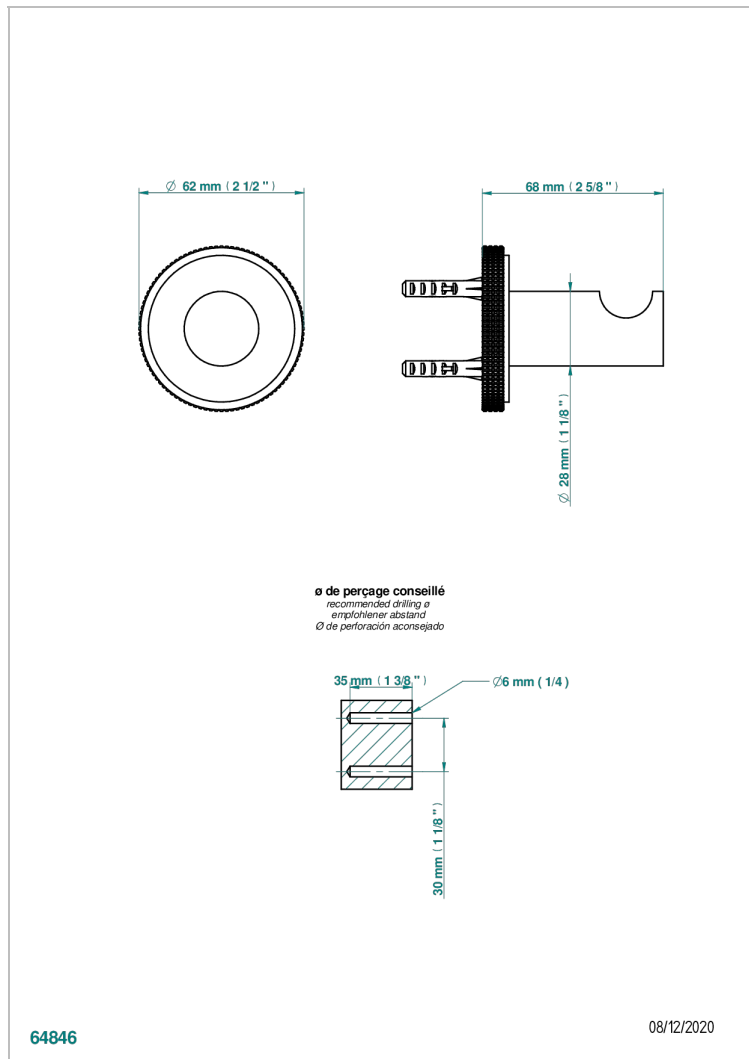

SYSTEM DIAMOND METAL WITH LEVER

G9D-517

Single robe hook

THG[®]
PARIS

CHARACTERISTIC

- System Diamond Metal with lever
- Single robe hook

AVAILABLE FINITIONS

Antique nickel - H28
Black ceram - D30
Blush PVD - H62
Brass color PVD - H49
Brown bronze color PVD - F33
Gold color PVD - H52

Nickel color PVD - H55
Polished chrome (color finish) - A02
Polished chrome with gold inlay - GA1
Polished gold (color finish) - F01
Polished nickel - B01
Soft gold - F30

Soft matt gold - F31
Umber PVD - H66
Varnished matt antique red copper (color finish) - H07