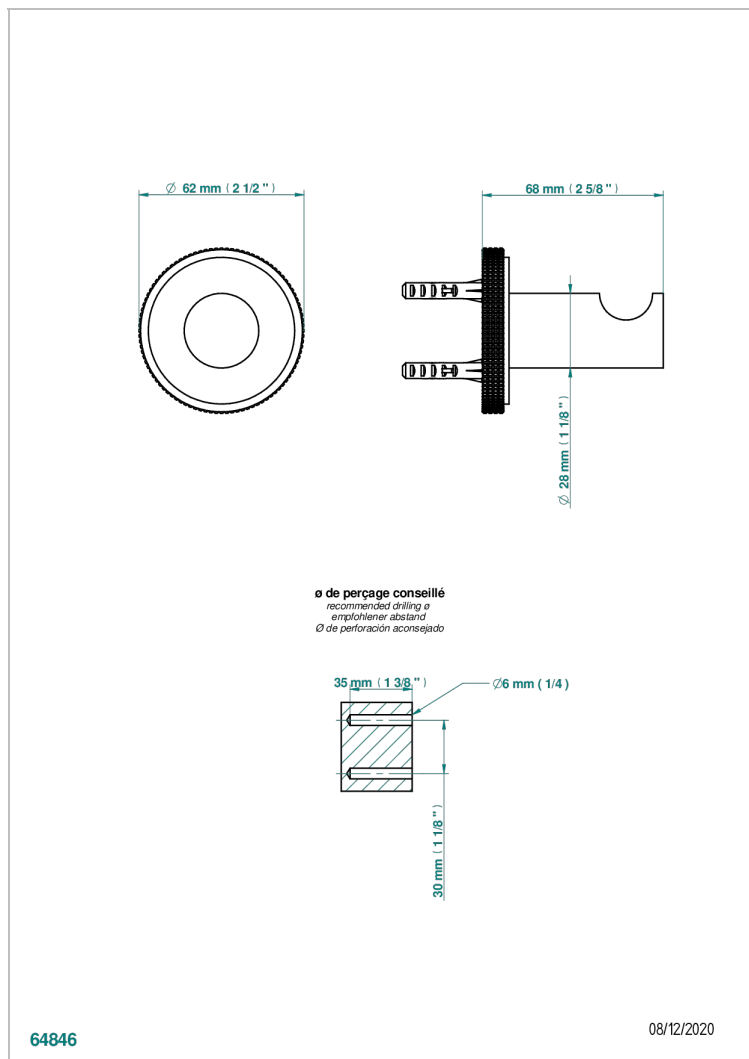

SYSTEM DIAMOND METAL WITH LEVER

G9D-517

Single robe hook

THG[®]
PARIS

CHARACTERISTIC

- System Diamond Metal with lever
- Single robe hook

AVAILABLE FINITIONS

Antique nickel - H28
Black ceram - D30
Blush PVD - H62
Brass color PVD - H49
Brown bronze color PVD - F33
Gold color PVD - H52

Nickel color PVD - H55
Polished chrome (color finish) - A02
Polished chrome with gold inlay - GA1
Polished gold (color finish) - F01
Polished nickel - B01
Soft gold - F30

Soft matt gold - F31
Umber PVD - H66
Varnished matt antique red copper
(color finish) - H07