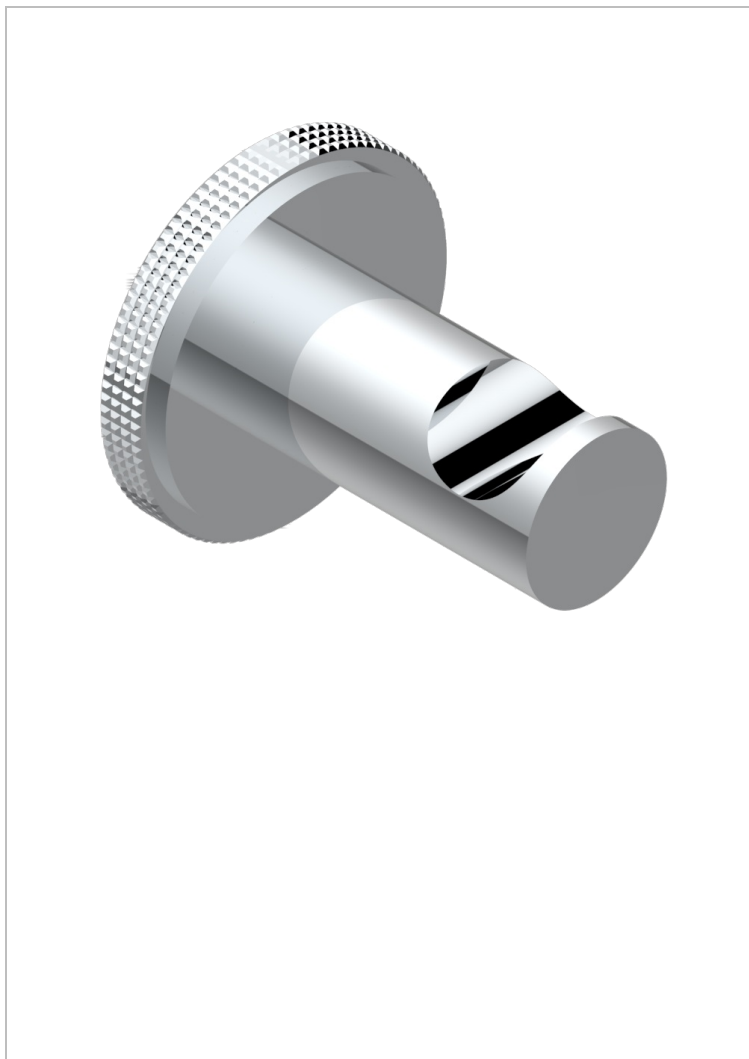

SYSTEM DIAMOND METAL WITH LEVER

G9D-517

Single robe hook

THG[®]
PARIS

64846

08/12/2020

CHARACTERISTIC

- System Diamond Metal with lever
- Single robe hook

AVAILABLE FINITIONS

Antique nickel - H28
Black ceram - D30
Blush PVD - H62
Brass color PVD - H49
Brown bronze color PVD - F33
Gold color PVD - H52

Graphite PVD - H64
Lacquered light bronze - D01
Matt Umber PVD - H67
Matt blush PVD - H60
Matt brass color PVD - H50
Matt brown bronze color PVD - F34

Soft matt gold - F31
Umber PVD - H66
Varnished matt antique red copper
(color finish) - H07