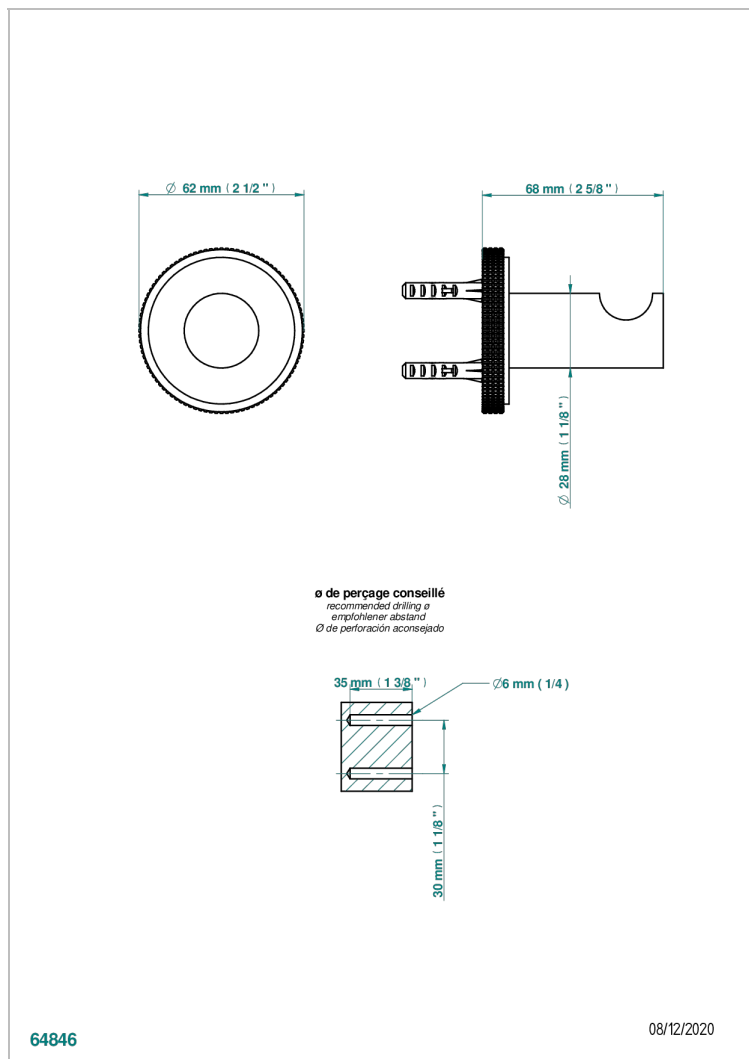

SYSTEM DIAMOND METAL WITH LEVER

G9D-517

Single robe hook

THG[®]
PARIS

64846

08/12/2020

CHARACTERISTIC

- System Diamond Metal with lever
- Single robe hook

AVAILABLE FINITIONS

Antique nickel - H28
Black ceram - D30
Blush PVD - H62
Brass color PVD - H49
Brown bronze color PVD - F33
Gold color PVD - H52

Graphite PVD - H64
Lacquered light bronze - D01
Matt Umber PVD - H67
Matt blush PVD - H60
Matt brass color PVD - H50
Matt brown bronze color PVD - F34