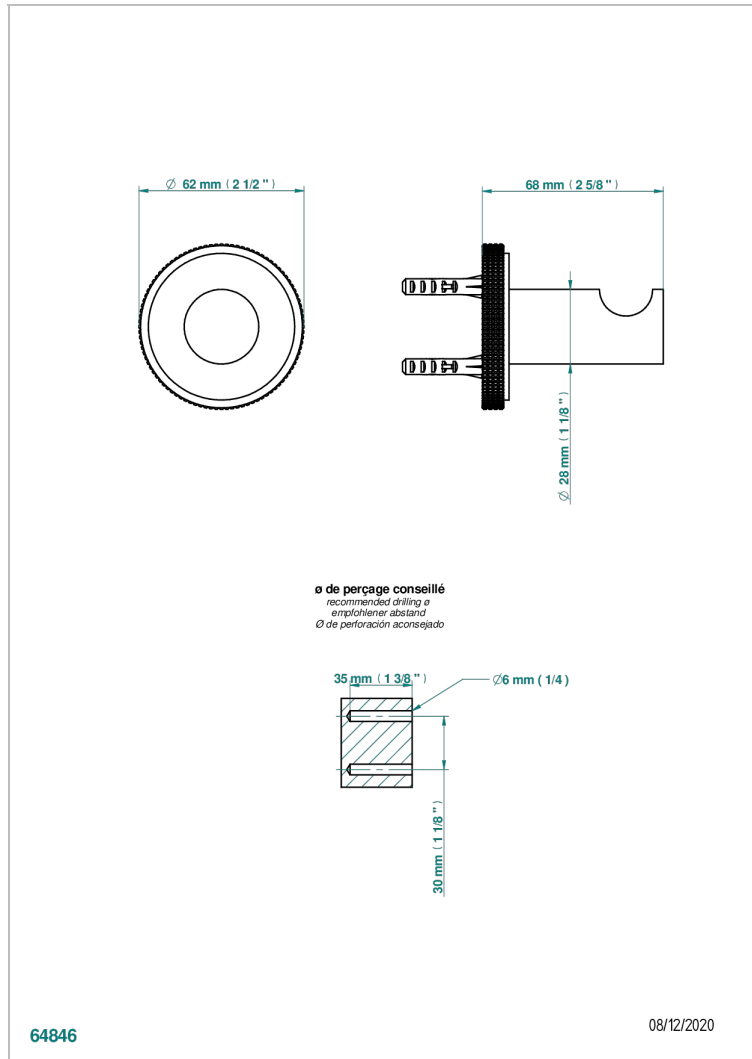

# SYSTEM DIAMOND METAL WITH LEVER

G9D-517

浴衣钩

64846

08/12/2020

## 特色

- System Diamond Metal with lever
- 浴衣钩