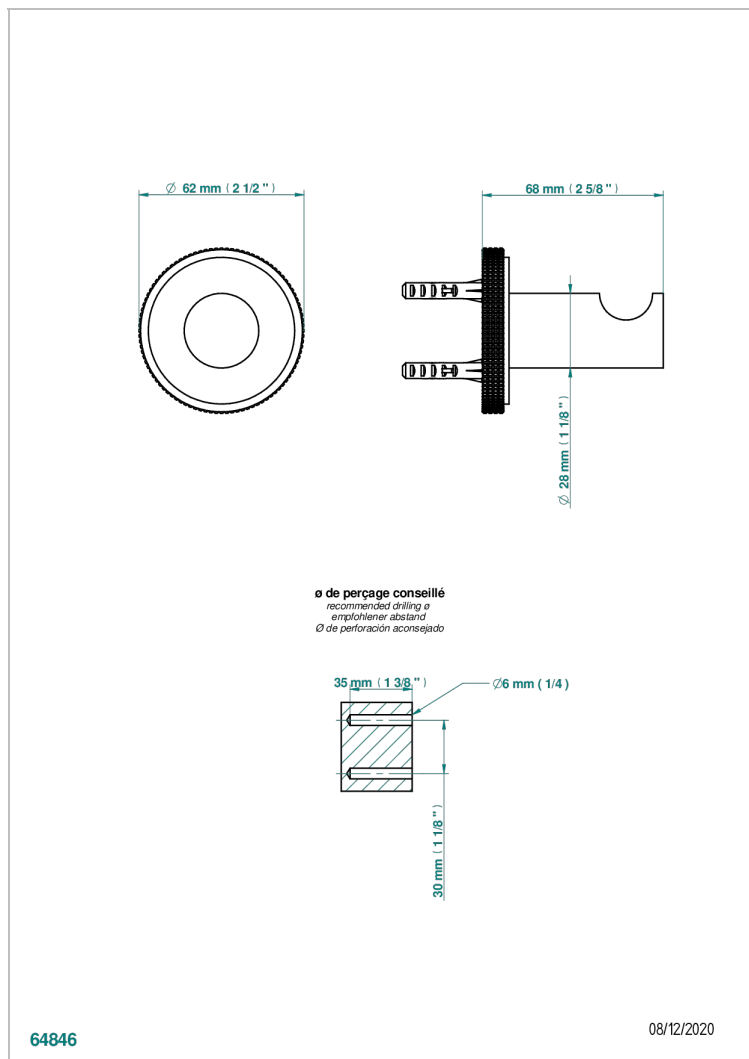

SYSTEM DIAMOND METAL

G9C-517

Robe hook

THG[®]
PARIS

CHARACTERISTIC

- System Diamond Metal
- Robe hook

AVAILABLE FINITIONS

Black ceram - D30
Blush PVD - H62
Brass color PVD - H49
Brown bronze color PVD - F33
Chrome polished - A02
Copper antique matt, coated - H07

Matt nickel (American satin) - C01
Matt nickel color PVD - H56
Nickel antique / Sovereign - H28
Nickel color PVD - H55
Nickel polished - B01
Polished chrome with gold inlay - GA1

Soft gold - F30
Soft matt gold - F31
Umber PVD - H66