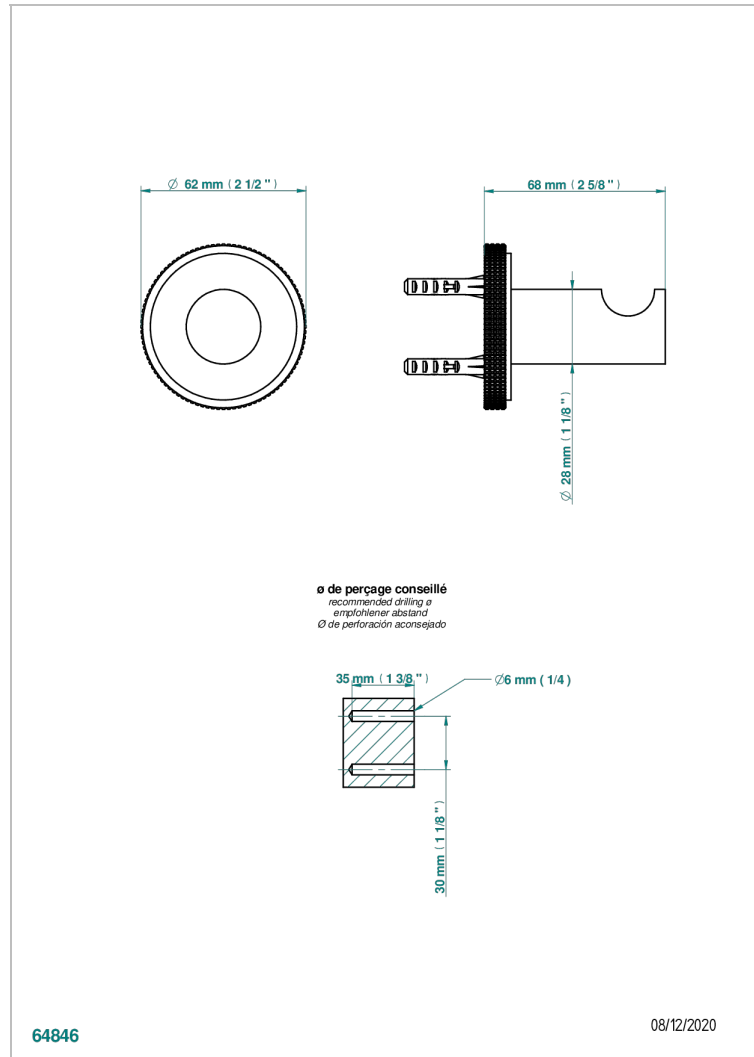

# SYSTEM DIAMOND METAL

G9C-517

Single robe hook

THG<sup>®</sup>  
PARIS

## CHARACTERISTIC

- System Diamond Metal
- Single robe hook