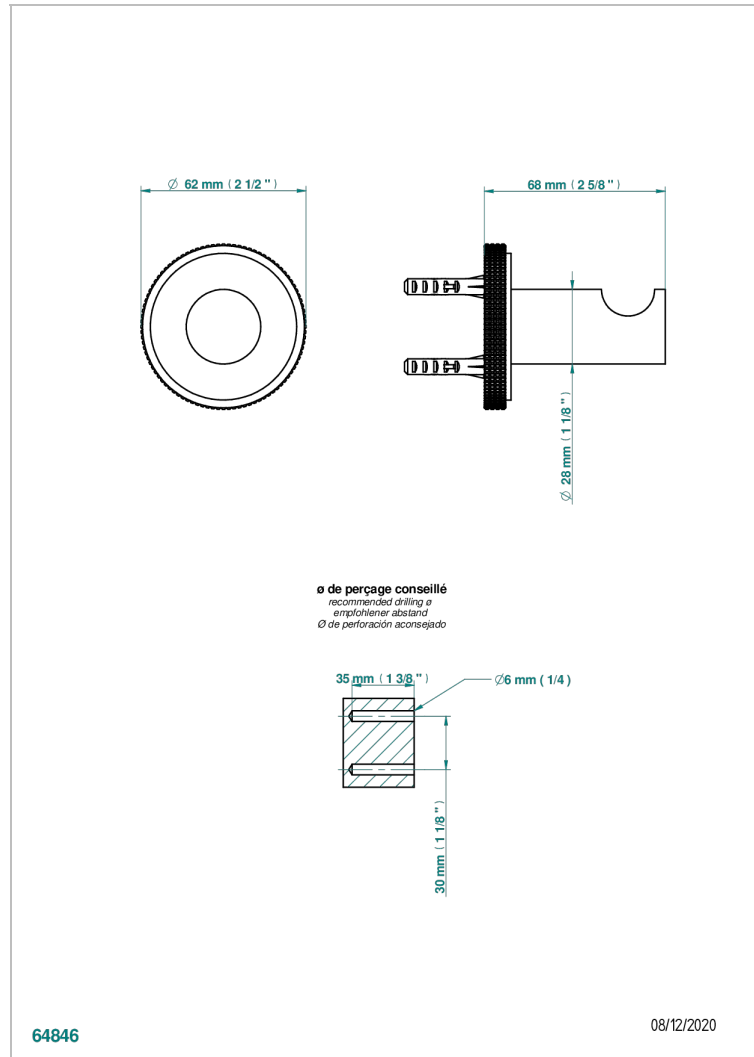

SYSTEM DIAMOND METAL

G9C-517

Single robe hook

THG[®]
PARIS

CHARACTERISTIC

- System Diamond Metal
- Single robe hook

AVAILABLE FINITIONS

Antique nickel - H28
Black ceram - D30
Blush PVD - H62
Brass color PVD - H49
Brown bronze color PVD - F33
Gold color PVD - H52

Nickel color PVD - H55
Polished chrome (color finish) - A02
Polished chrome with gold inlay - GA1
Polished gold (color finish) - F01
Polished nickel - B01
Soft gold - F30

Soft matt gold - F31
Umber PVD - H66
Varnished matt antique red copper
(color finish) - H07