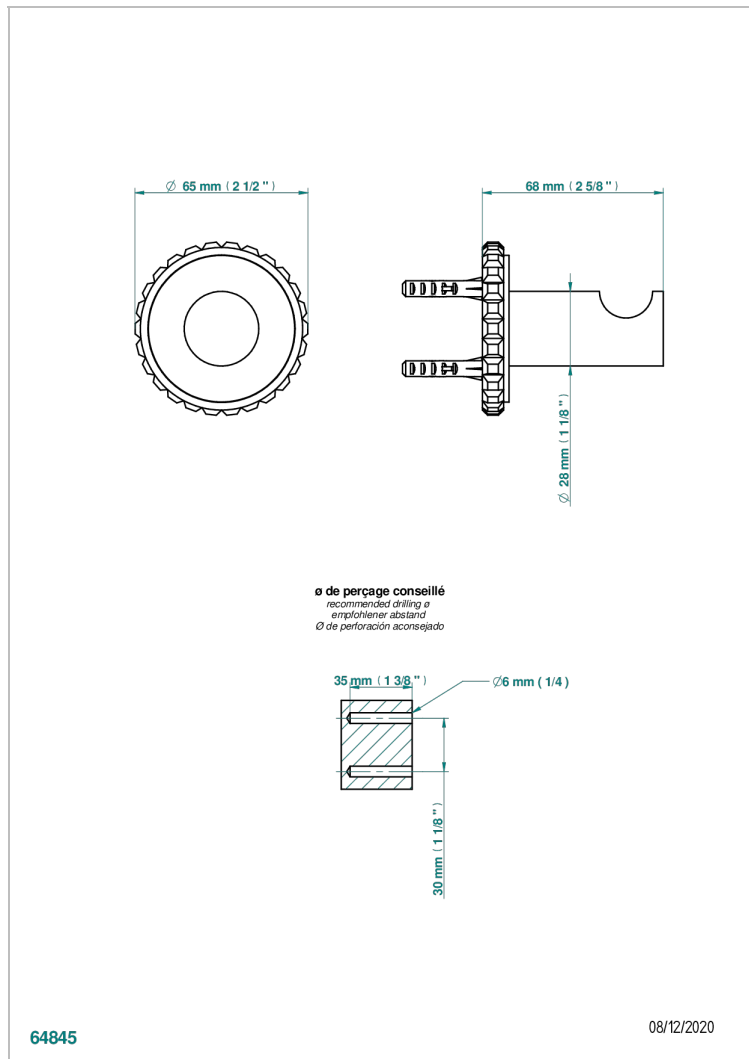

SYSTEM CRYSTAL WITH LEVER HANDLES

G9K-517

Robe hook

CHARACTERISTIC

- System Crystal with lever handles
- Robe hook

AVAILABLE FINITIONS

Black ceram - D30
Blush PVD - H62
Brass color PVD - H49
Brown bronze color PVD - F33
Chrome polished - A02
Copper antique matt, coated - H07

Matt nickel (American satin) - C01
Matt nickel color PVD - H56
Nickel antique / Sovereign - H28
Nickel color PVD - H55
Nickel polished - B01
Soft gold - F30

Soft matt gold - F31
Umber PVD - H66