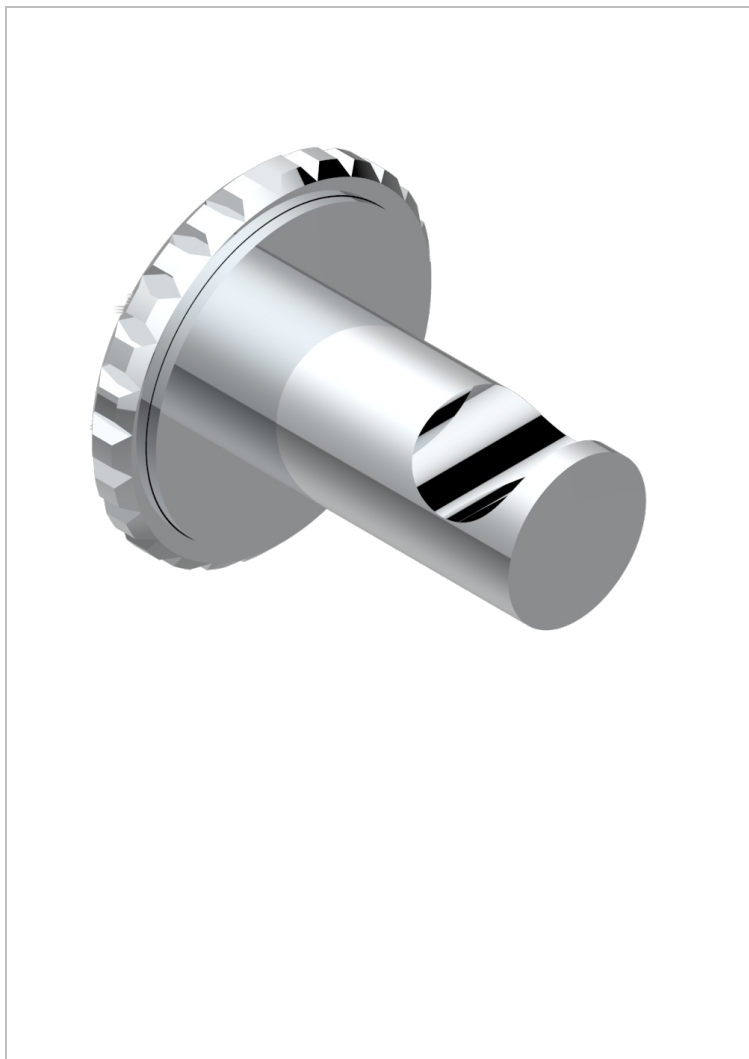

SYSTEM CRYSTAL WITH LEVER HANDLES

G9K-517

Robe hook

CHARACTERISTIC

- System Crystal with lever handles
- Robe hook

AVAILABLE FINITIONS

Black ceram - D30
Blush PVD - H62
Brass color PVD - H49
Brown bronze color PVD - F33
Chrome polished - A02
Copper antique matt, coated - H07

Gold color PVD - H52
Gold mat - F07
Gold polished - F01
Graphite PVD - H64
Light coated bronze - D01
Matt Umber PVD - H67

Matt blush PVD - H60
Matt brass color PVD - H50
Matt brown bronze color PVD - F34
Matt chrome (American satin) - C02
Matt gold color PVD - H53
Matt graphite PVD - H65

Matt nickel (American satin) - C01
Matt nickel color PVD - H56
Nickel antique / Sovereign - H28
Nickel color PVD - H55
Nickel polished - B01
Soft gold - F30

Soft matt gold - F31
Umber PVD - H66