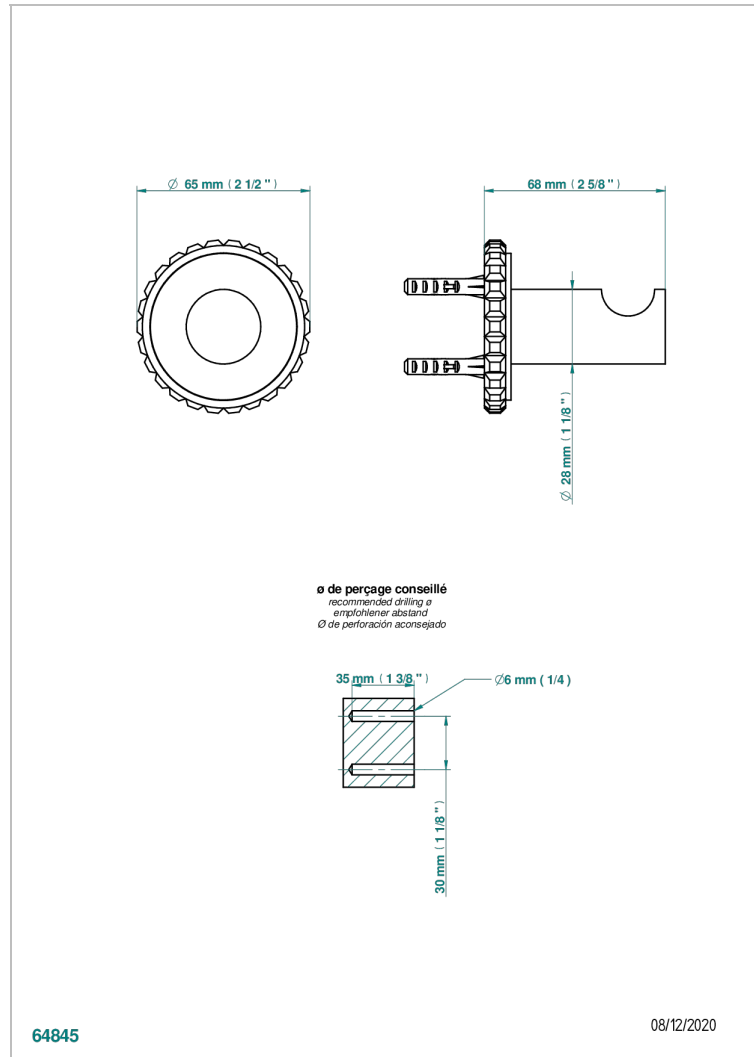

SYSTEM CRYSTAL WITH LEVER

G9K-517

Single robe hook

THG[®]
PARIS

CHARACTERISTIC

- System Crystal with lever
- Single robe hook

AVAILABLE FINITIONS

Antique nickel - H28
Black ceram - D30
Blush PVD - H62
Brass color PVD - H49
Brown bronze color PVD - F33
Gold color PVD - H52

Nickel color PVD - H55
Polished chrome (color finish) - A02
Polished gold (color finish) - F01
Polished nickel - B01
Soft gold - F30
Soft matt gold - F31

Umber PVD - H66
Varnished matt antique red copper
(color finish) - H07