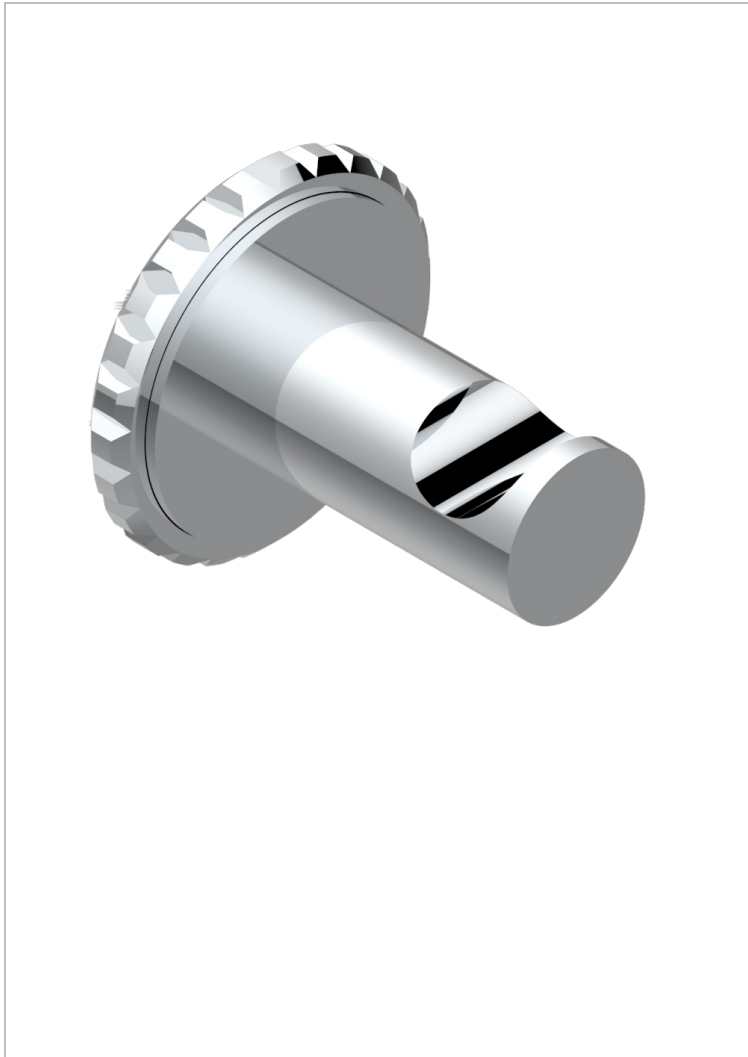

SYSTEM CRYSTAL WITH LEVER

G9K-517

Single robe hook

THG[®]
PARIS

CHARACTERISTIC

- System Crystal with lever
- Single robe hook

AVAILABLE FINITIONS

Antique nickel - H28
Black ceram - D30
Blush PVD - H62
Brass color PVD - H49
Brown bronze color PVD - F33
Gold color PVD - H52

Graphite PVD - H64
Lacquered light bronze - D01
Matt Umber PVD - H67
Matt blush PVD - H60
Matt brass color PVD - H50
Matt brown bronze color PVD - F34

Matt chrome - C02
Matt gold - F07
Matt gold color PVD - H53
Matt graphite PVD - H65
Matt nickel (color finish) - C01
Matt nickel color PVD - H56

Nickel color PVD - H55
Polished chrome (color finish) - A02
Polished gold (color finish) - F01
Polished nickel - B01
Soft gold - F30
Soft matt gold - F31

Umber PVD - H66
Varnished matt antique red copper
(color finish) - H07