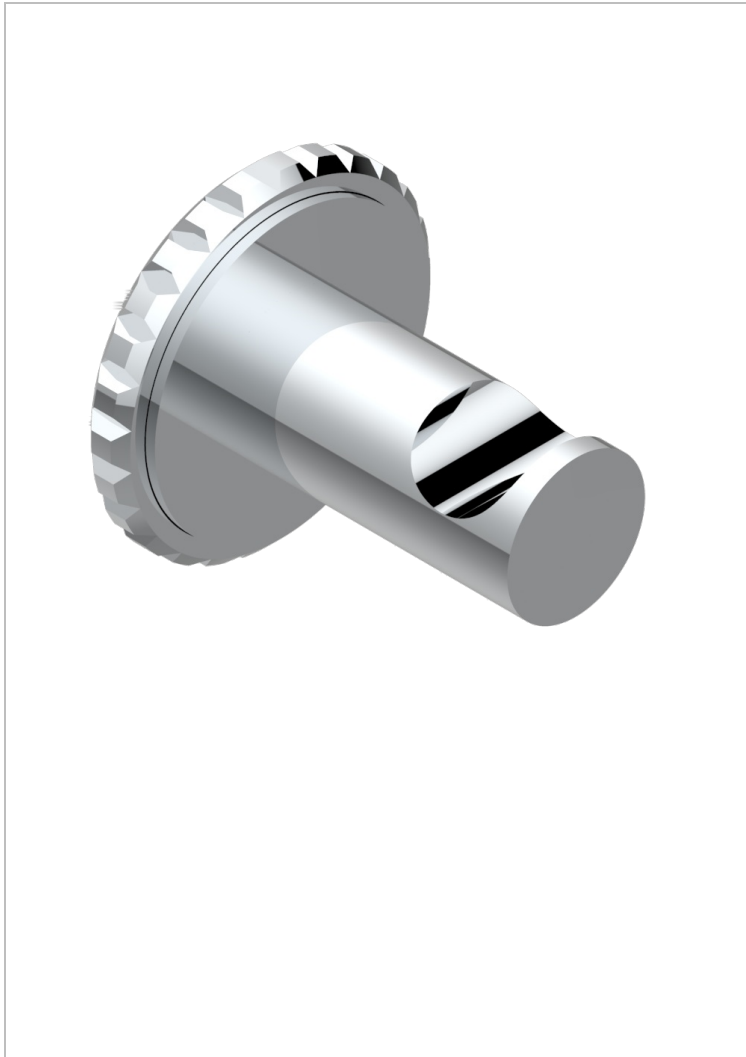

# SYSTEM CRYSTAL WITH LEVER

G9K-517

Single robe hook

THG<sup>®</sup>  
PARIS

## CHARACTERISTIC

- System Crystal with lever
- Single robe hook

## AVAILABLE FINITIONS

Antique nickel - H28  
Black ceram - D30  
Blush PVD - H62  
Brass color PVD - H49  
Brown bronze color PVD - F33  
Gold color PVD - H52

Graphite PVD - H64  
Lacquered light bronze - D01  
Matt Umber PVD - H67  
Matt blush PVD - H60  
Matt brass color PVD - H50  
Matt brown bronze color PVD - F34