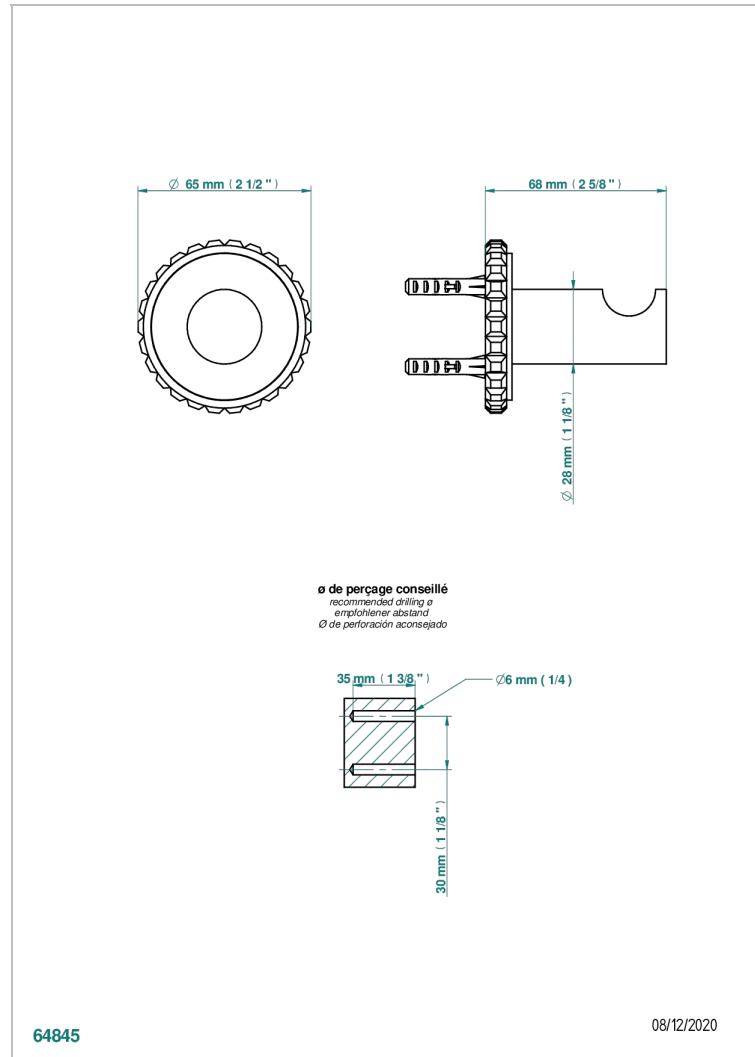

# SYSTEM CRYSTAL WITH LEVER

G9K-517

Single robe hook

THG<sup>®</sup>  
PARIS

## CHARACTERISTIC

- System Crystal with lever
- Single robe hook