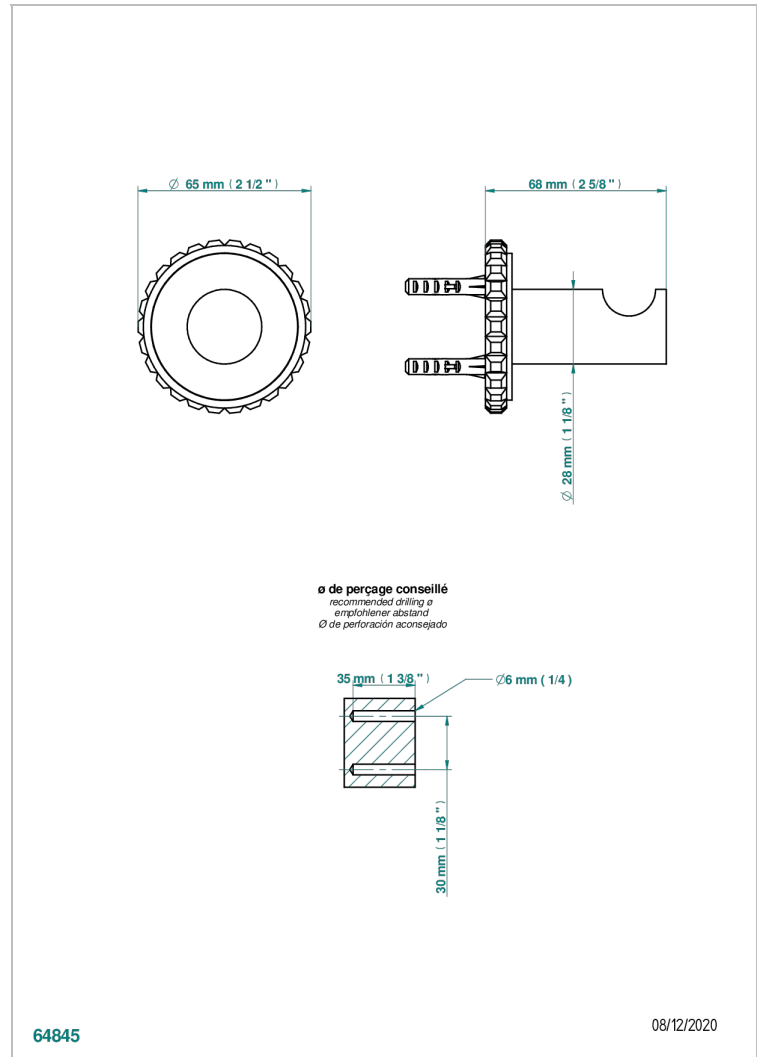

SYSTEM HOWLITE WITH LEVER

G9H-517

Single robe hook

THG[®]
PARIS

CHARACTERISTIC

- System Howlite with lever
- Single robe hook

AVAILABLE FINITIONS

Antique nickel - H28
Black ceram - D30
Blush PVD - H62
Brass color PVD - H49
Brown bronze color PVD - F33
Gold color PVD - H52

Nickel color PVD - H55
Polished chrome (color finish) - A02
Polished gold (color finish) - F01
Polished nickel - B01
Soft gold - F30
Soft matt gold - F31

Umber PVD - H66
Varnished matt antique red copper
(color finish) - H07