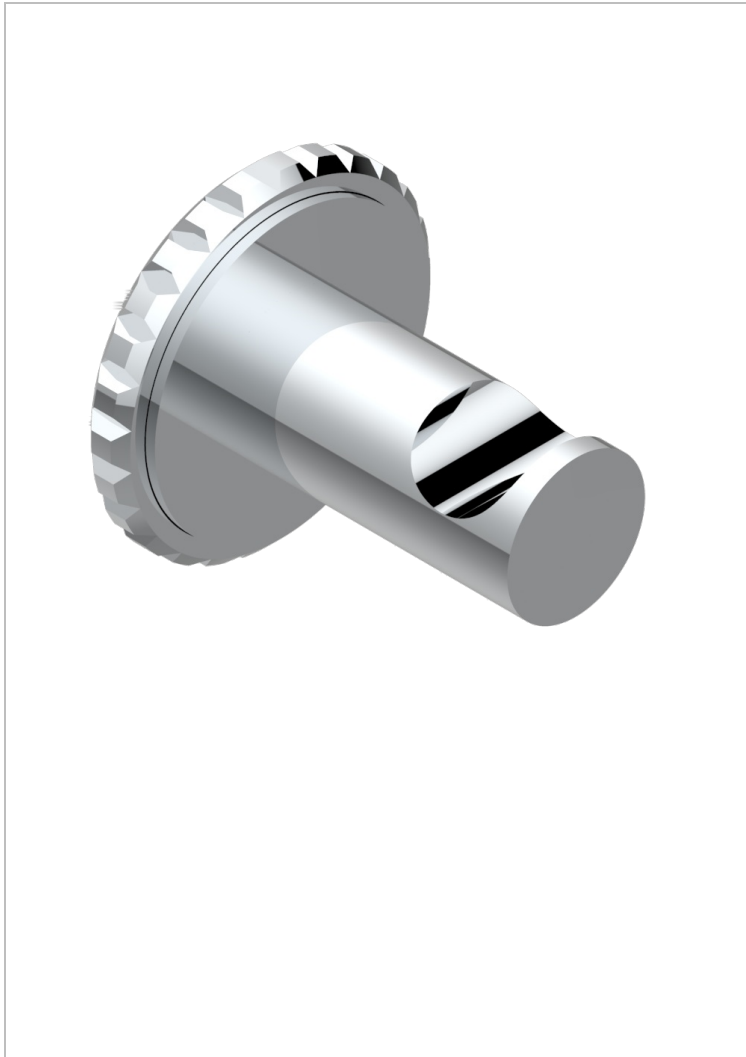

SYSTEM HOWLITE WITH LEVER

G9H-517

Single robe hook

THG[®]
PARIS

CHARACTERISTIC

- System Howlite with lever
- Single robe hook

AVAILABLE FINITIONS

Antique nickel - H28
Black ceram - D30
Blush PVD - H62
Brass color PVD - H49
Brown bronze color PVD - F33
Gold color PVD - H52

Graphite PVD - H64
Lacquered light bronze - D01
Matt Umber PVD - H67
Matt blush PVD - H60
Matt brass color PVD - H50
Matt brown bronze color PVD - F34

Matt chrome - C02
Matt gold - F07
Matt gold color PVD - H53
Matt graphite PVD - H65
Matt nickel (color finish) - C01
Matt nickel color PVD - H56

Nickel color PVD - H55
Polished chrome (color finish) - A02
Polished gold (color finish) - F01
Polished nickel - B01
Soft gold - F30
Soft matt gold - F31

Umber PVD - H66
Varnished matt antique red copper
(color finish) - H07