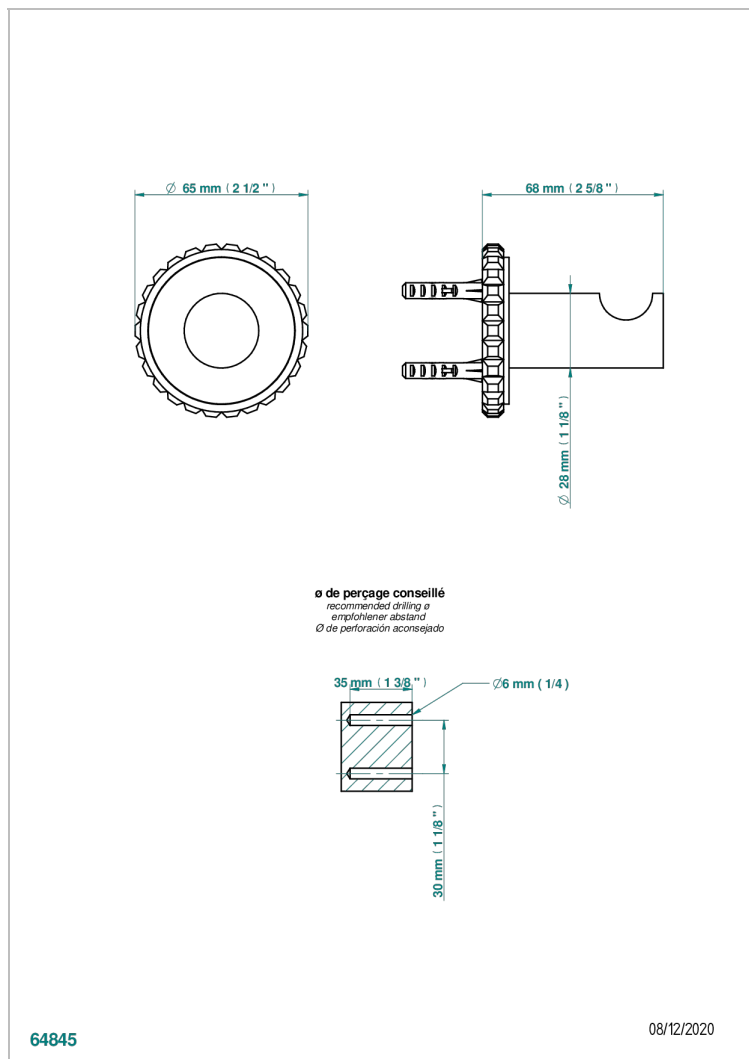

# SYSTEM HOWLITE WITH LEVER

G9H-517

Percha de baño

THG<sup>®</sup>  
PARIS

## CARACTERÍSTICAS

- System Howlite with lever
- Percha de baño