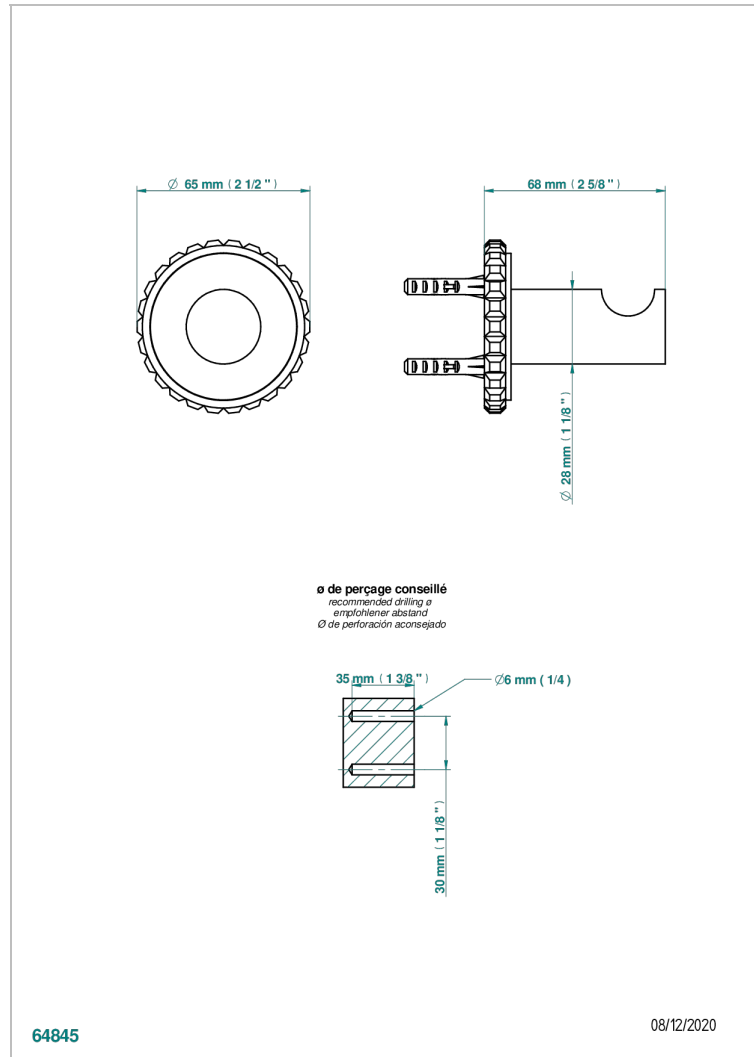

SYSTEM HOWLITE WITH LEVER

G9H-517

Single robe hook

THG[®]
PARIS

CHARACTERISTIC

- System Howlite with lever
- Single robe hook

AVAILABLE FINITIONS

Antique nickel - H28
Black ceram - D30
Blush PVD - H62
Brass color PVD - H49
Brown bronze color PVD - F33
Gold color PVD - H52

Nickel color PVD - H55
Polished chrome (color finish) - A02
Polished gold (color finish) - F01
Polished nickel - B01
Soft gold - F30
Soft matt gold - F31

Umber PVD - H66
Varnished matt antique red copper
(color finish) - H07