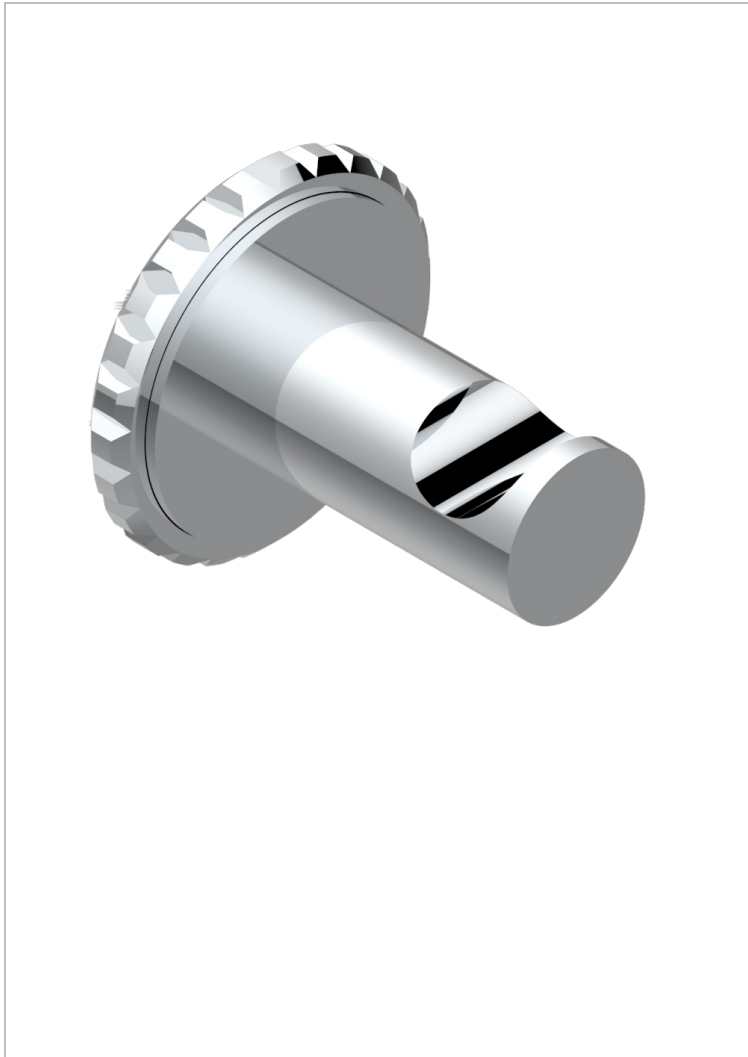

SYSTEM HOWLITE WITH LEVER

G9H-517

Single robe hook

THG[®]
PARIS

CHARACTERISTIC

- System Howlite with lever
- Single robe hook

AVAILABLE FINITIONS

Antique nickel - H28
Black ceram - D30
Blush PVD - H62
Brass color PVD - H49
Brown bronze color PVD - F33
Gold color PVD - H52

Graphite PVD - H64
Lacquered light bronze - D01
Matt Umber PVD - H67
Matt blush PVD - H60
Matt brass color PVD - H50
Matt brown bronze color PVD - F34

Matt chrome - C02
Matt gold - F07
Matt gold color PVD - H53
Matt graphite PVD - H65
Matt nickel (color finish) - C01
Matt nickel color PVD - H56

Nickel color PVD - H55
Polished chrome (color finish) - A02
Polished gold (color finish) - F01
Polished nickel - B01
Soft gold - F30
Soft matt gold - F31

Umber PVD - H66
Varnished matt antique red copper
(color finish) - H07