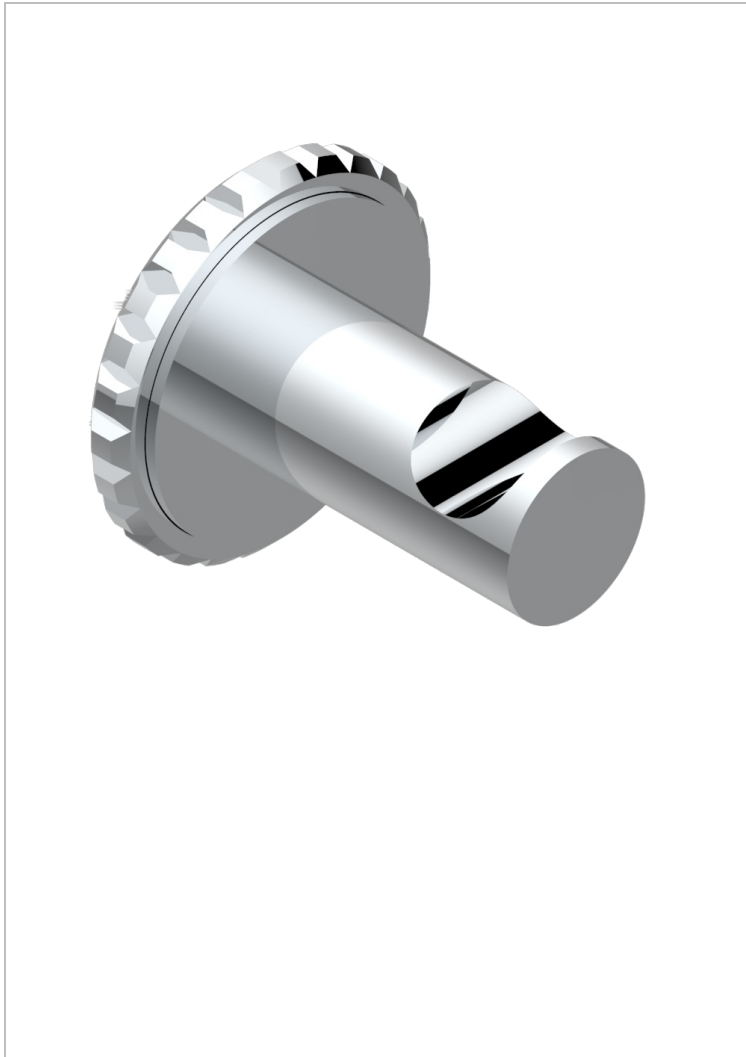

SYSTEM HOWLITE WITH LEVER

G9H-517

Single robe hook

THG[®]
PARIS

64845

08/12/2020

CHARACTERISTIC

- System Howlite with lever
- Single robe hook

AVAILABLE FINITIONS

Antique nickel - H28
Black ceram - D30
Blush PVD - H62
Brass color PVD - H49
Brown bronze color PVD - F33
Gold color PVD - H52

Graphite PVD - H64
Lacquered light bronze - D01
Matt Umber PVD - H67
Matt blush PVD - H60
Matt brass color PVD - H50
Matt brown bronze color PVD - F34

Umber PVD - H66
Varnished matt antique red copper
(color finish) - H07