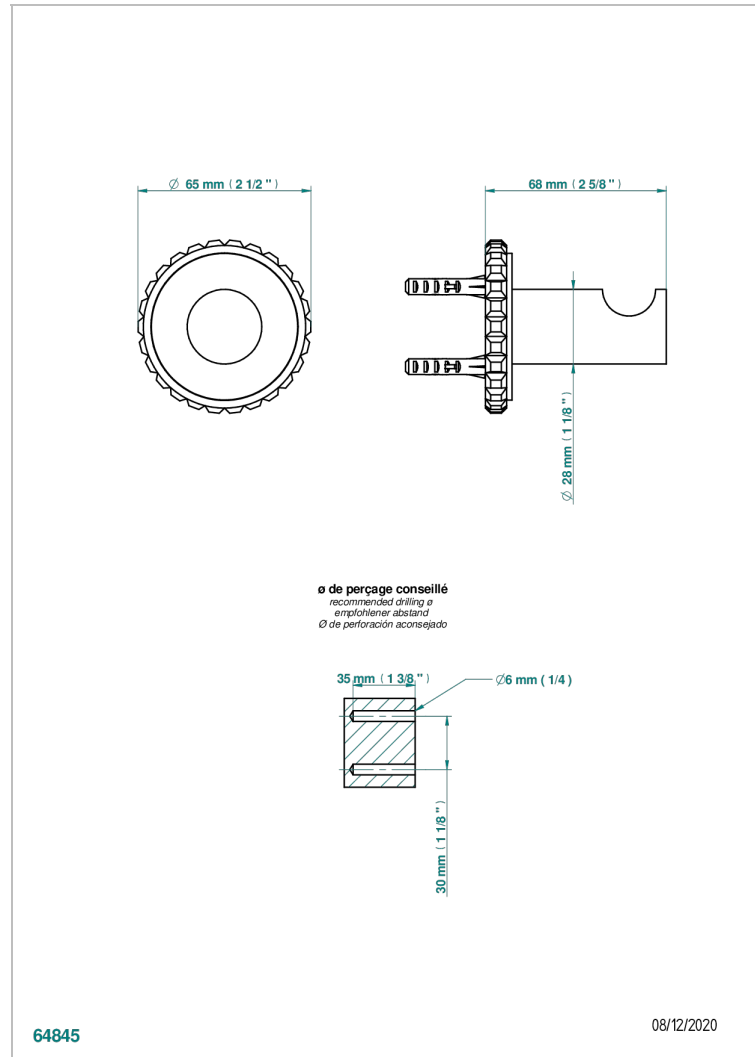

SYSTEM HOWLITE WITH LEVER

G9H-517

Single robe hook

THG[®]
PARIS

64845

08/12/2020

CHARACTERISTIC

- System Howlite with lever
- Single robe hook

AVAILABLE FINITIONS

Antique nickel - H28
Black ceram - D30
Blush PVD - H62
Brass color PVD - H49
Brown bronze color PVD - F33
Gold color PVD - H52

Graphite PVD - H64
Lacquered light bronze - D01
Matt Umber PVD - H67
Matt blush PVD - H60
Matt brass color PVD - H50
Matt brown bronze color PVD - F34

Umber PVD - H66
Varnished matt antique red copper
(color finish) - H07