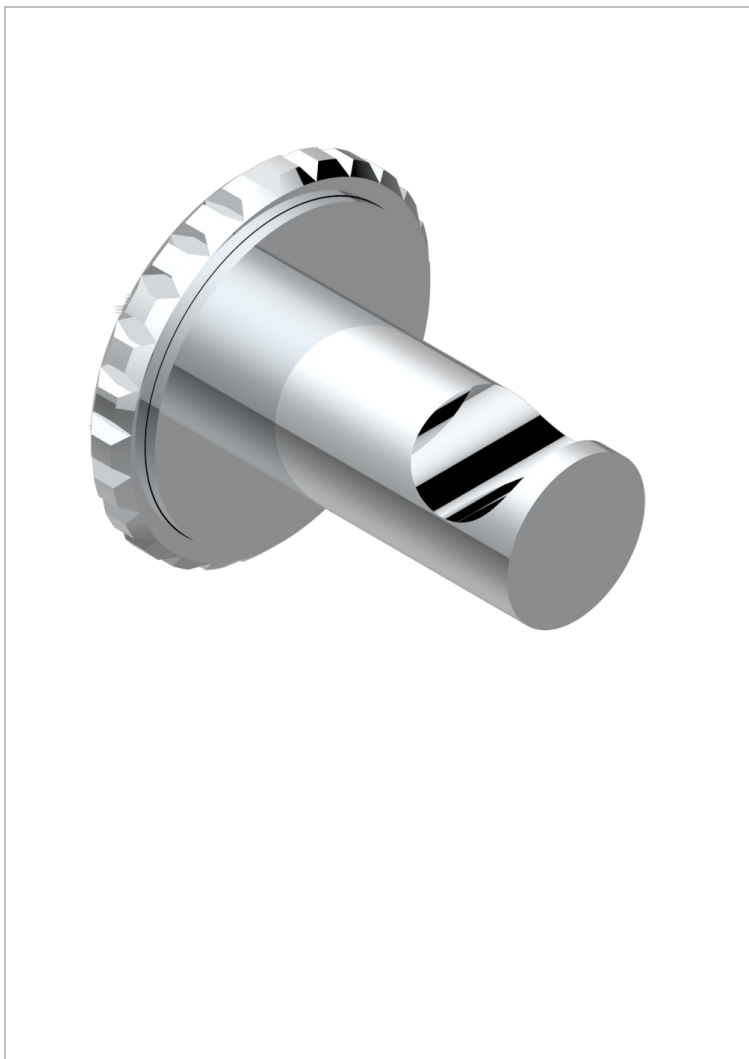

# SYSTEM HOWLITE WITH LEVER

G9H-517

浴衣钩

64845

08/12/2020

## 特色

- System Howlite with lever
- 浴衣钩