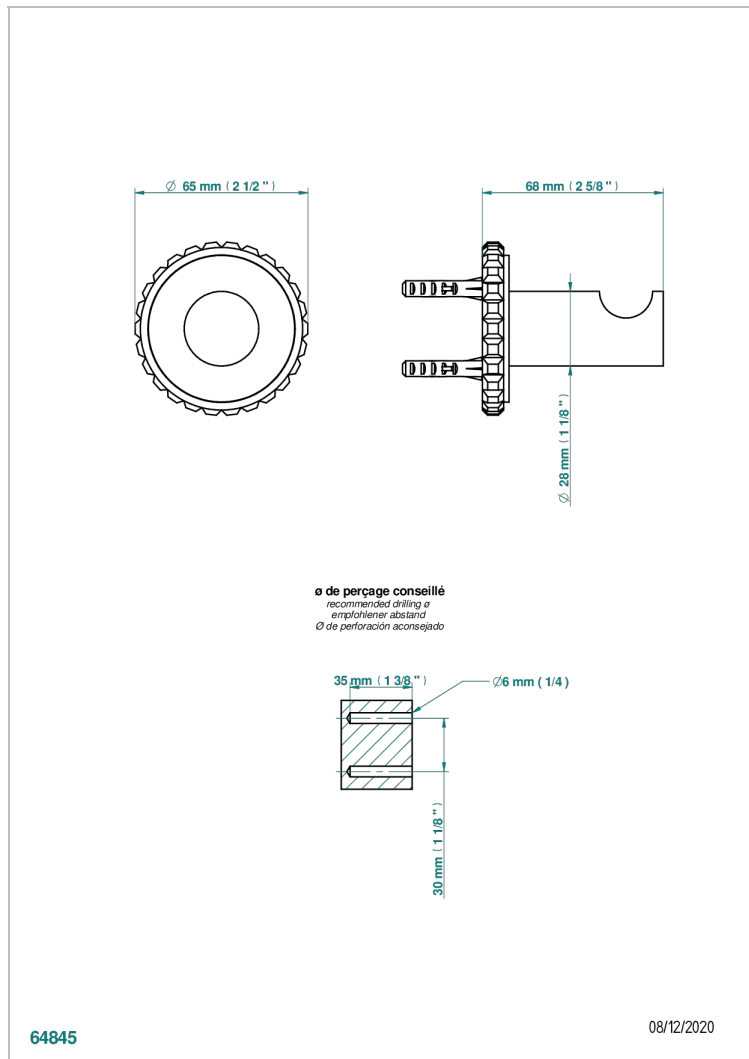

# SYSTEM HOWLITE WITH LEVER

G9H-517

浴衣钩

64845

08/12/2020

## 特色

- System Howlite with lever
- 浴衣钩